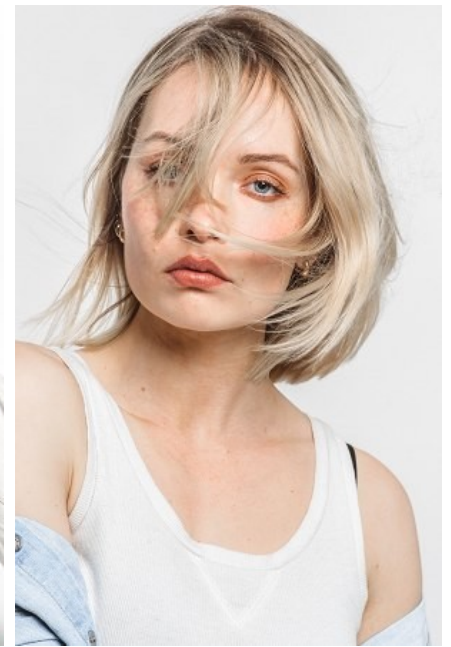

EMMA GRAEF

Height: 5'7" Bust: 32" C Waist: 26" Hip: 37" Dress: 4 US Shoe: 9 US
Hair: Blonde Eyes: Blue

b B E L L A G E N C Y
MODEL & TALENT

Bella Agency New York City 270 Lafayette Street / Suite 802, New York, NY 10012
T: 212.965.9200 Email: info@bellany.com