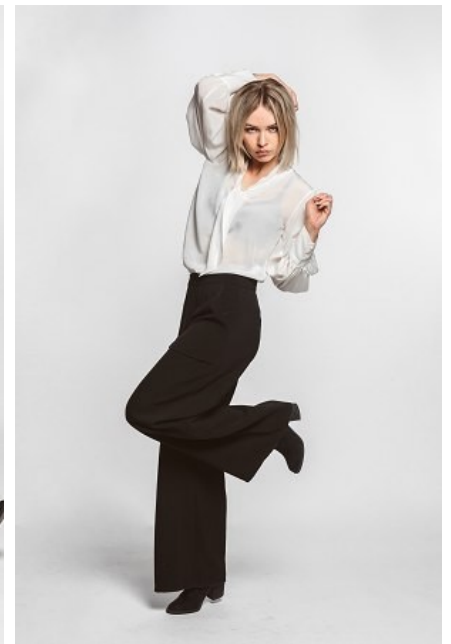

EMMA GRAEF

Height: 5'7" Bust: 32" C Waist: 26" Hip: 37" Dress: 4 US Shoe: 9 US
Hair: Blonde Eyes: Blue

b B E L L A G E N C Y
MODEL & TALENT

Bella Agency New York City 270 Lafayette Street / Suite 802, New York, NY 10012
T: 212.965.9200 Email: info@bellany.com