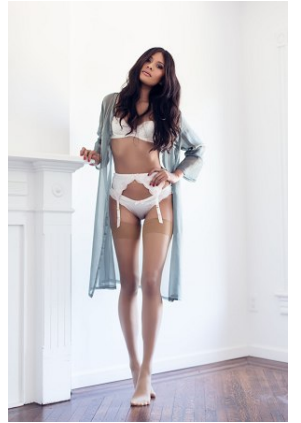

CHRISTABEL

Height: 5'10.5" Bust: 34" A Waist: 26" Hip: 37" Dress: 4 US Shoe: 10 US Hair: Dark Brown Eyes: Brown

THE DAPIFER

THE DAPIFER

#THEDAPIFER

#THEDAPIFER