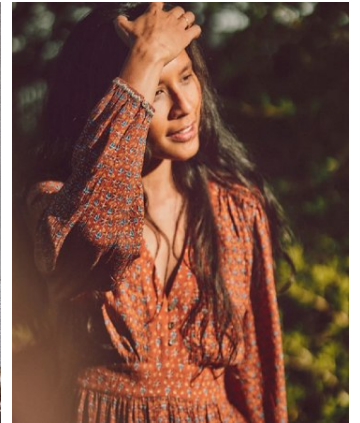

CHRISTABEL

Height: 5'10.5" Bust: 34" A Waist: 26" Hip: 37" Dress: 4 US Shoe: 10 US Hair: Dark Brown Eyes: Brown

THE DAPIFER

THE DAPIFER

#THEDAPIFER

#THEDAPIFER