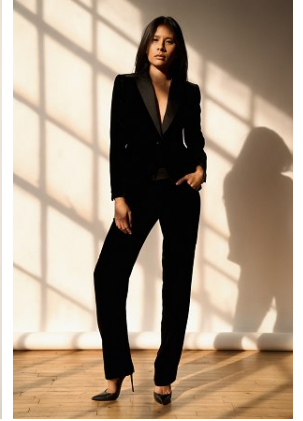

CHRISTABEL

Height: 5'10.5" Bust: 34" A Waist: 26" Hip: 37" Dress: 4 US Shoe: 10 US Hair: Dark Brown Eyes: Brown

THE DAPIFER

THE DAPIFER

#THEDAPIFER

#THEDAPIFER