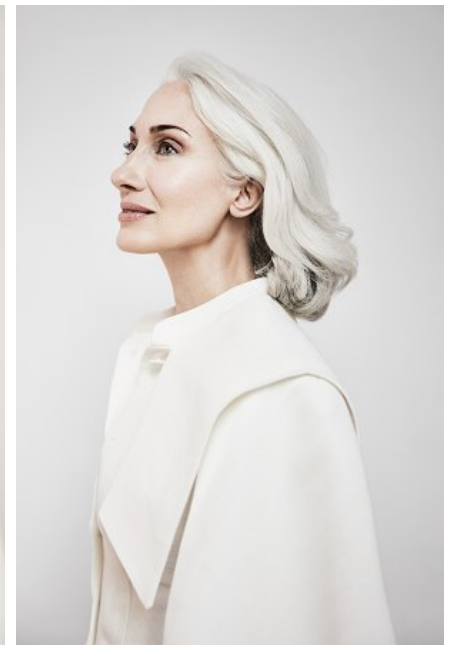

SUSAN HERSH

Height: 5'9" Bust: 32" C Waist: 28" Hip: 37" Dress: 6 US Shoe: 10.5 US
Hair: Silver Eyes: Blue/Grey

 **B E L L A G E N C Y**
MODEL & TALENT

Bella Agency New York City 270 Lafayette Street / Suite 802, New York, NY 10012
T: 212.965.9200 Email: info@bellany.com