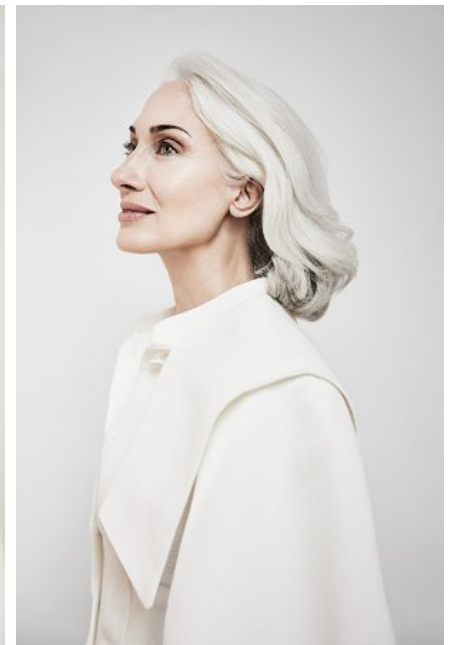

## SUSAN HERSH

Height: 5'8" Bust: 32" D Waist: 28" Hip: 37" Dress: 6-8 US Shoe: 11 US  
Hair: Silver Eyes: Blue

**b** B E L L A G E N C Y  
MODEL & TALENT

Bella Agency New York City 270 Lafayette Street / Suite 802, New York, NY 10012  
T: 212.965.9200 Email: [info@bellany.com](mailto:info@bellany.com)