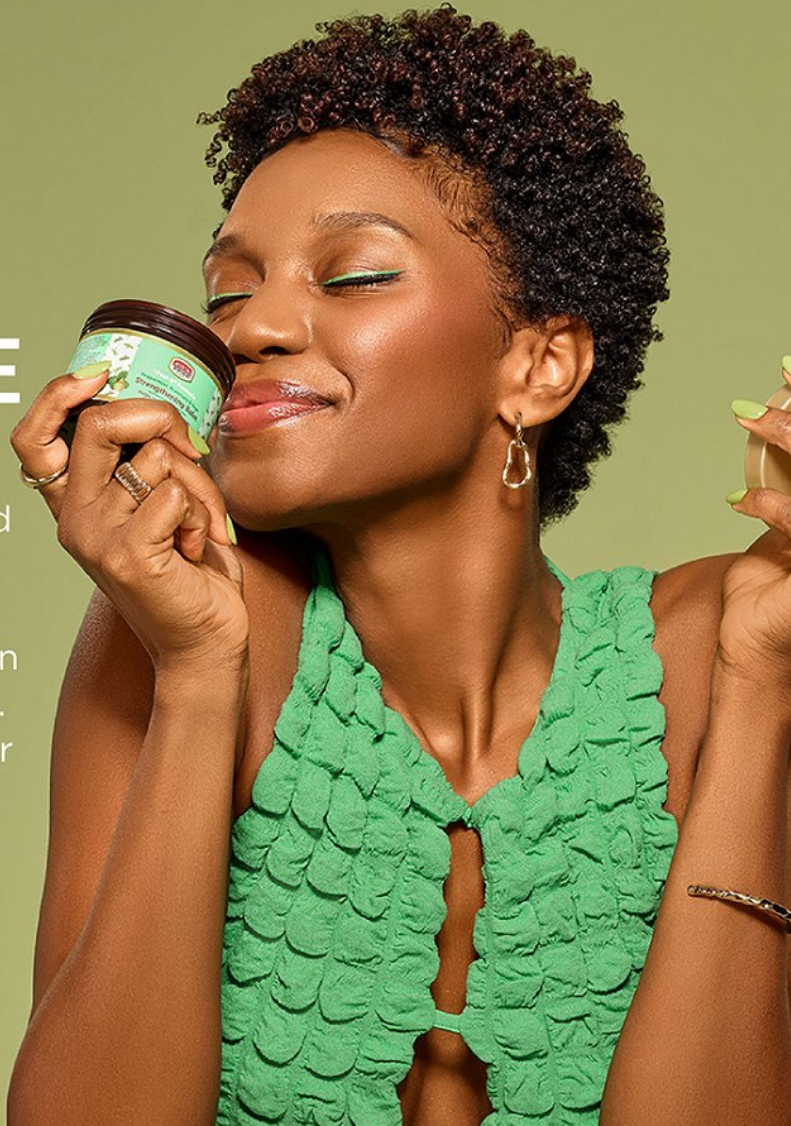

HOW TO USE

Apply directly to edges, temple and nape area and massage into hair and scalp. Leave in and style as usual. Use twice daily for best results.

Height: 5'9" Bust: 32" B Waist: 25" Hip: 36" Dress: 4 US Shoe: 9 US Hair: Dark Brown Eyes: Dark Brown