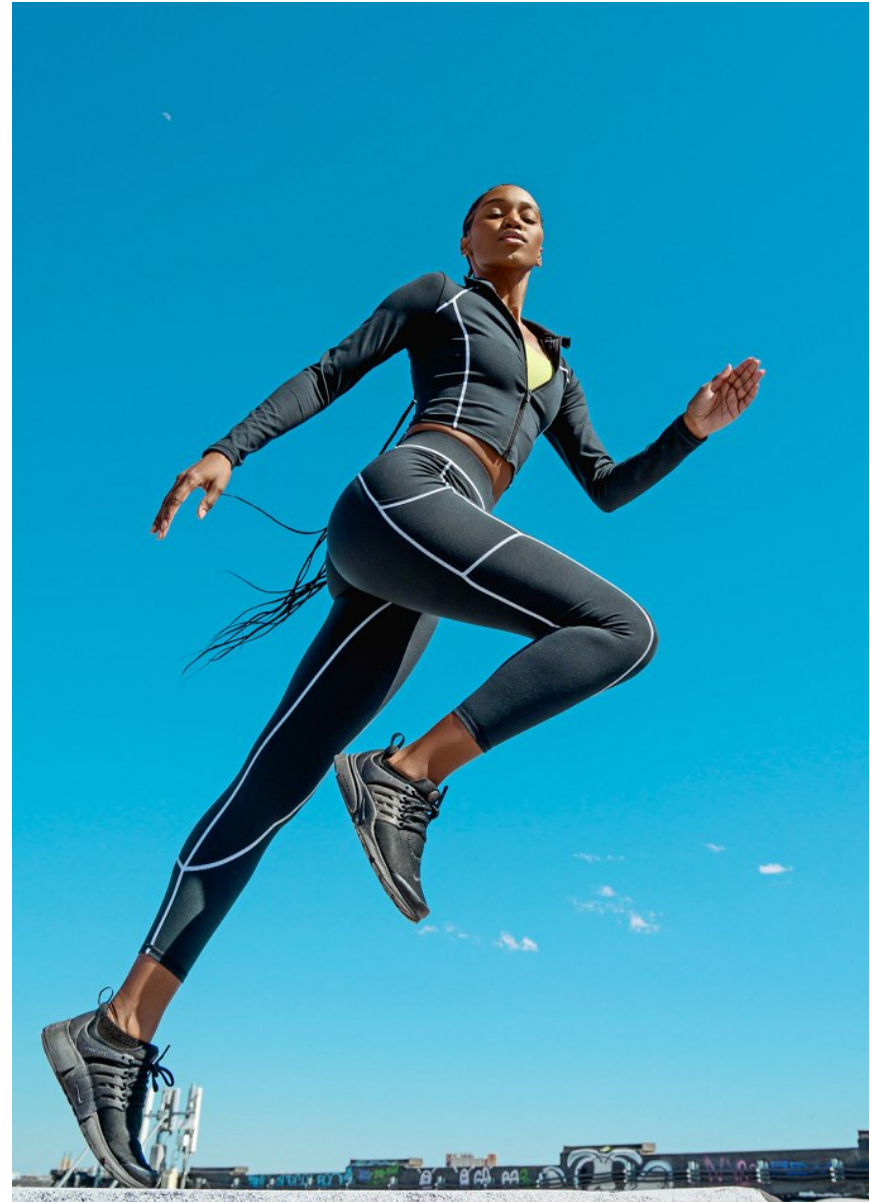

KIARA AILENE

Height: 5'9" Bust: 32" B Waist: 25" Hip: 36" Dress: 4 US Shoe: 9 US Hair: Dark Brown Eyes: Dark Brown