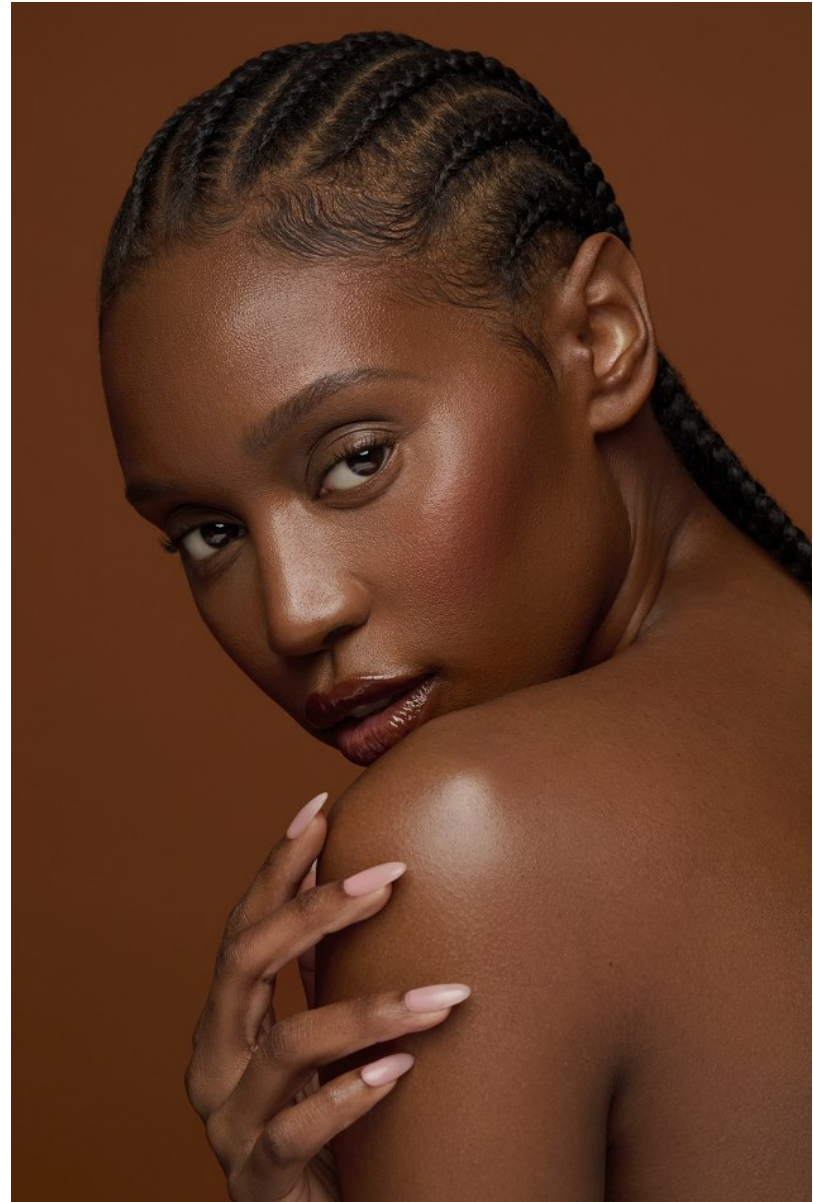

KIARA AILENE

Height: 5'9" Bust: 32" B Waist: 25" Hip: 36" Dress: 4 US Shoe: 9 US Hair: Dark Brown Eyes: Dark Brown

KIARA AILENE

Height: 5'9" Bust: 32" B Waist: 25" Hip: 36" Dress: 4 US Shoe: 9 US Hair: Dark Brown Eyes: Dark Brown