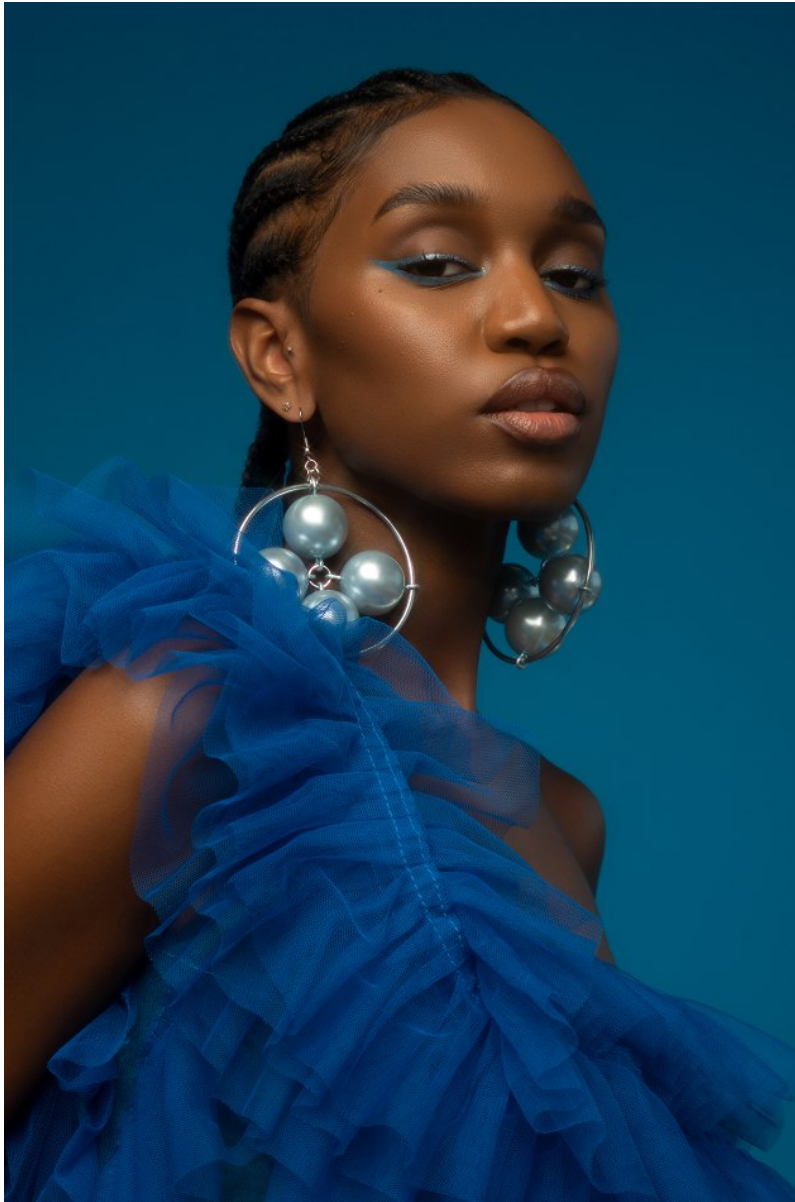

KIARA AILENE

Height: 5'9" Bust: 32" B Waist: 25" Hip: 36" Dress: 4 US Shoe: 9 US Hair: Dark Brown Eyes: Dark Brown