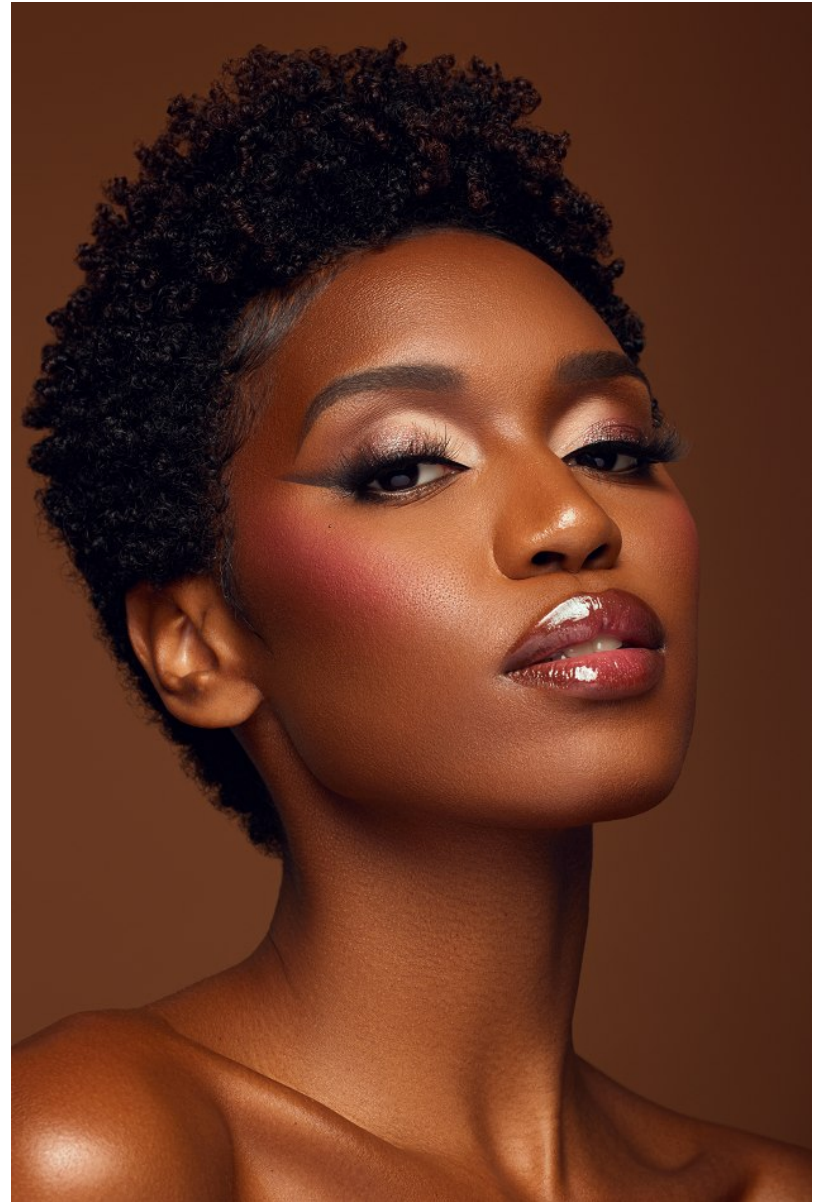

KIARA AILENE

Height: 5'9" Bust: 32" B Waist: 25" Hip: 36" Dress: 4 US Shoe: 9 US Hair: Dark Brown Eyes: Dark Brown