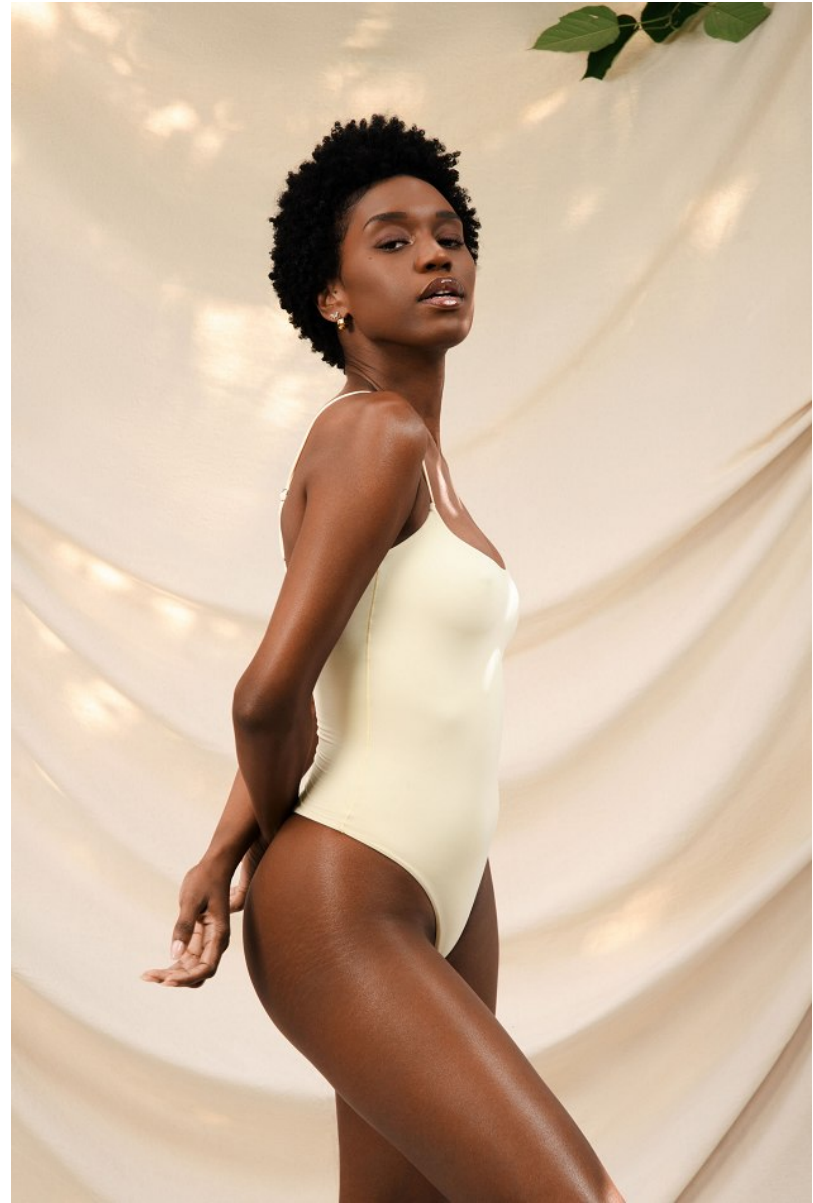

KIARA AILENE

Height: 5'9" Bust: 32" B Waist: 25" Hip: 36" Dress: 4 US Shoe: 9 US Hair: Dark Brown Eyes: Dark Brown

KIARA AILENE

Height: 5'9" Bust: 32" B Waist: 25" Hip: 36" Dress: 4 US Shoe: 9 US Hair: Dark Brown Eyes: Dark Brown