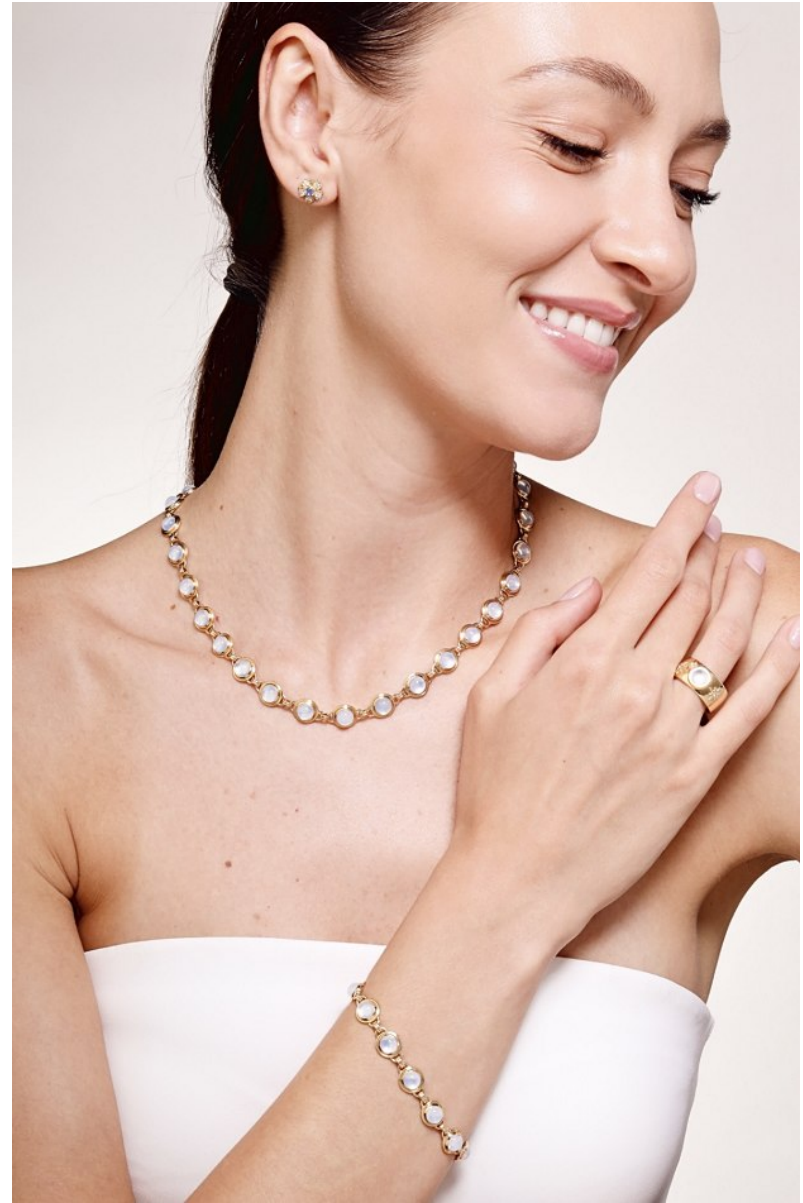

**KELLY HIOTES**

Height: 5'9" Bust: 32" B Waist: 25" Hip: 36" Dress: 2 US Shoe: 8.5 US Hair: Brown Eyes: Brown

**KELLY HIOTES**

Height: 5'9" Bust: 32" B Waist: 25" Hip: 36" Dress: 2 US Shoe: 8.5 US Hair: Brown Eyes: Brown

KELLY HIOTES

Height: 5'9" Bust: 32" B Waist: 25" Hip: 36" Dress: 2 US Shoe: 8.5 US Hair: Brown Eyes: Brown

KELLY HIOTES

Height: 5'9" Bust: 32" B Waist: 25" Hip: 36" Dress: 2 US Shoe: 8.5 US Hair: Brown Eyes: Brown

**KELLY HIOTES**

Height: 5'9" Bust: 32" B Waist: 25" Hip: 36" Dress: 2 US Shoe: 8.5 US Hair: Brown Eyes: Brown

KELLY HIOTES

Height: 5'9" Bust: 32" B Waist: 25" Hip: 36" Dress: 2 US Shoe: 8.5 US Hair: Brown Eyes: Brown