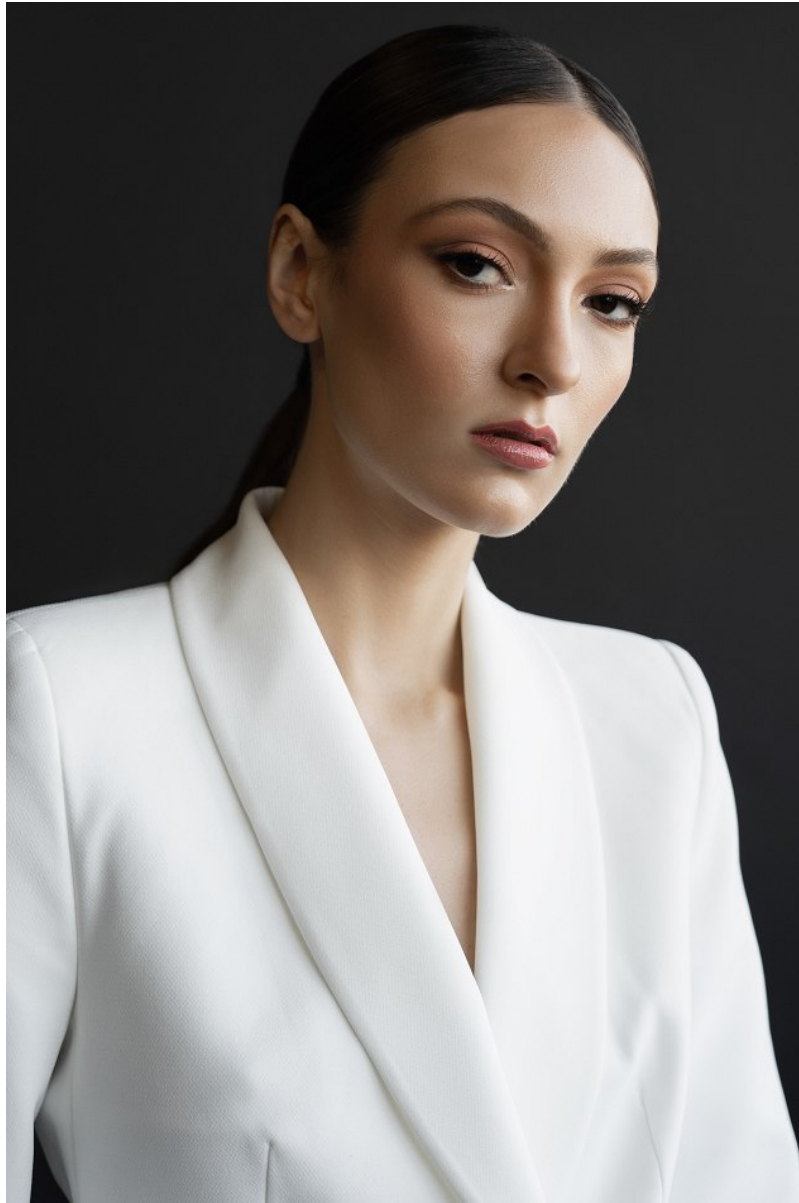

**KELLY HIOTES**

Height: 5'9" Bust: 32" B Waist: 25" Hip: 36" Dress: 2 US Shoe: 8.5 US Hair: Brown Eyes: Brown

**KELLY HIOTES**

Height: 5'9" Bust: 32" B Waist: 25" Hip: 36" Dress: 2 US Shoe: 8.5 US Hair: Brown Eyes: Brown

KELLY HIOTES

Height: 5'9" Bust: 32" B Waist: 25" Hip: 36" Dress: 2 US Shoe: 8.5 US Hair: Brown Eyes: Brown

KELLY HIOTES

Height: 5'9" Bust: 32" B Waist: 25" Hip: 36" Dress: 2 US Shoe: 8.5 US Hair: Brown Eyes: Brown

**KELLY HIOTES**

Height: 5'9" Bust: 32" B Waist: 25" Hip: 36" Dress: 2 US Shoe: 8.5 US Hair: Brown Eyes: Brown

KELLY HIOTES

Height: 5'9" Bust: 32" B Waist: 25" Hip: 36" Dress: 2 US Shoe: 8.5 US Hair: Brown Eyes: Brown