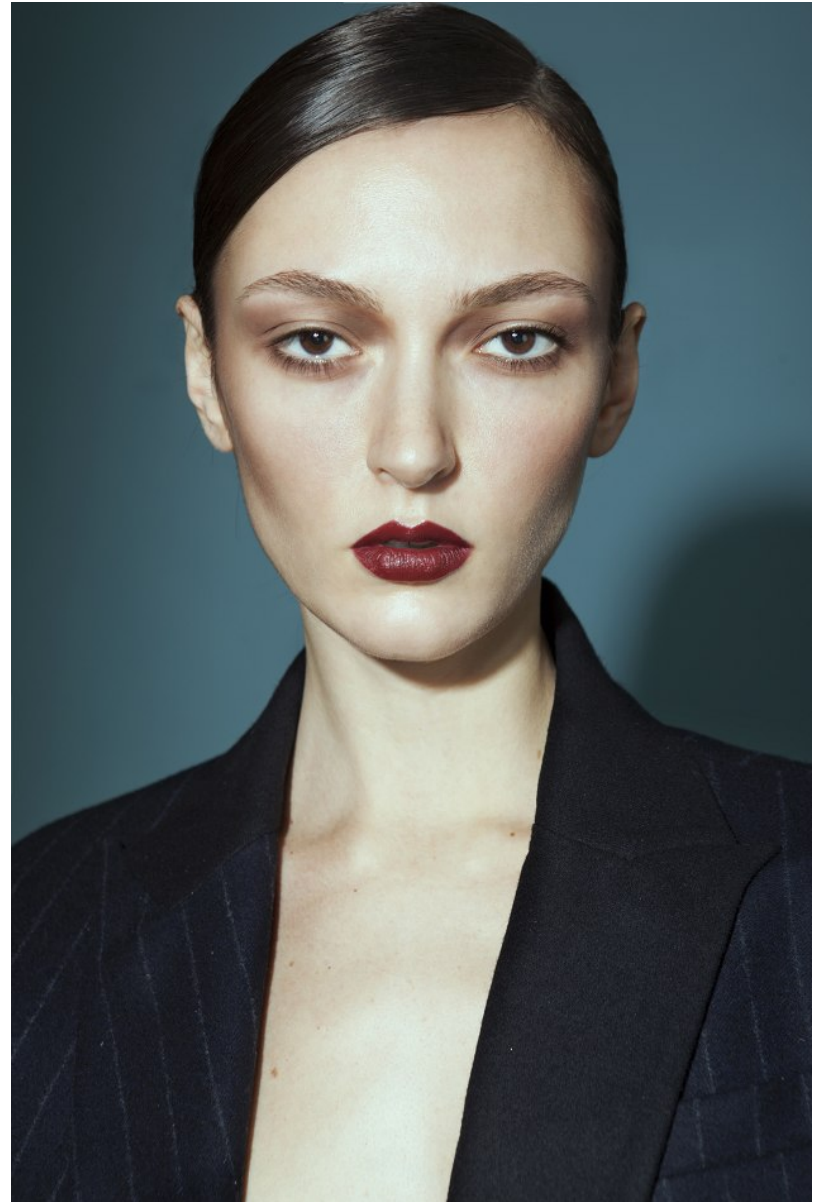

KELLY HIOTES

Height: 5'9" Bust: 32" B Waist: 25" Hip: 36" Dress: 2 US Shoe: 8.5 US Hair: Brown Eyes: Brown