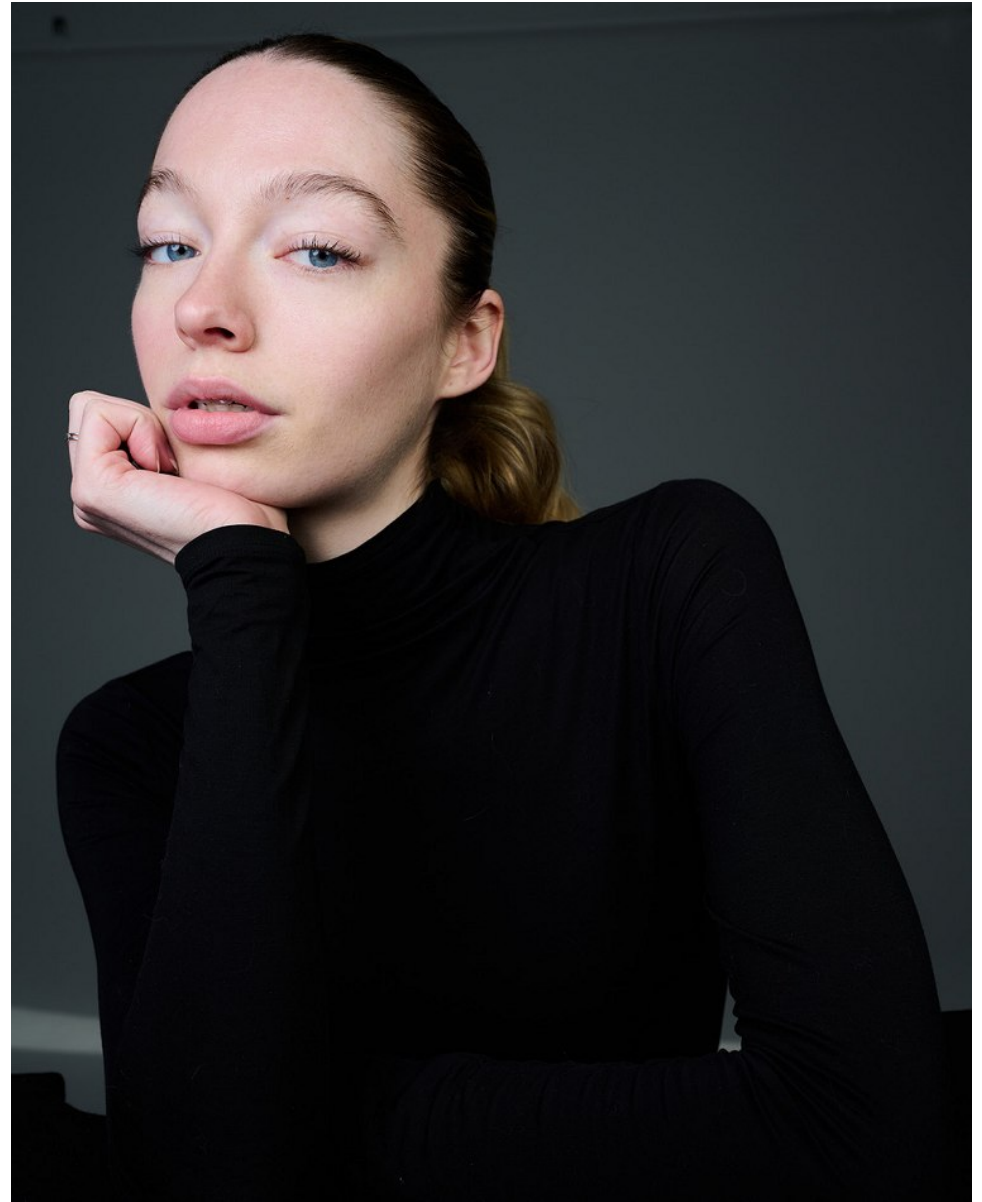

AMBER MOSEUK

Height: 5'9" Bust: 30" A Waist: 25" Hip: 33" Dress: 2-4 US Shoe: 9 US Hair: Dark Blonde Eyes: Blue

AMBER MOSEUK

Height: 5'9" Bust: 30" A Waist: 25" Hip: 33" Dress: 2-4 US Shoe: 9 US Hair: Dark Blonde Eyes: Blue