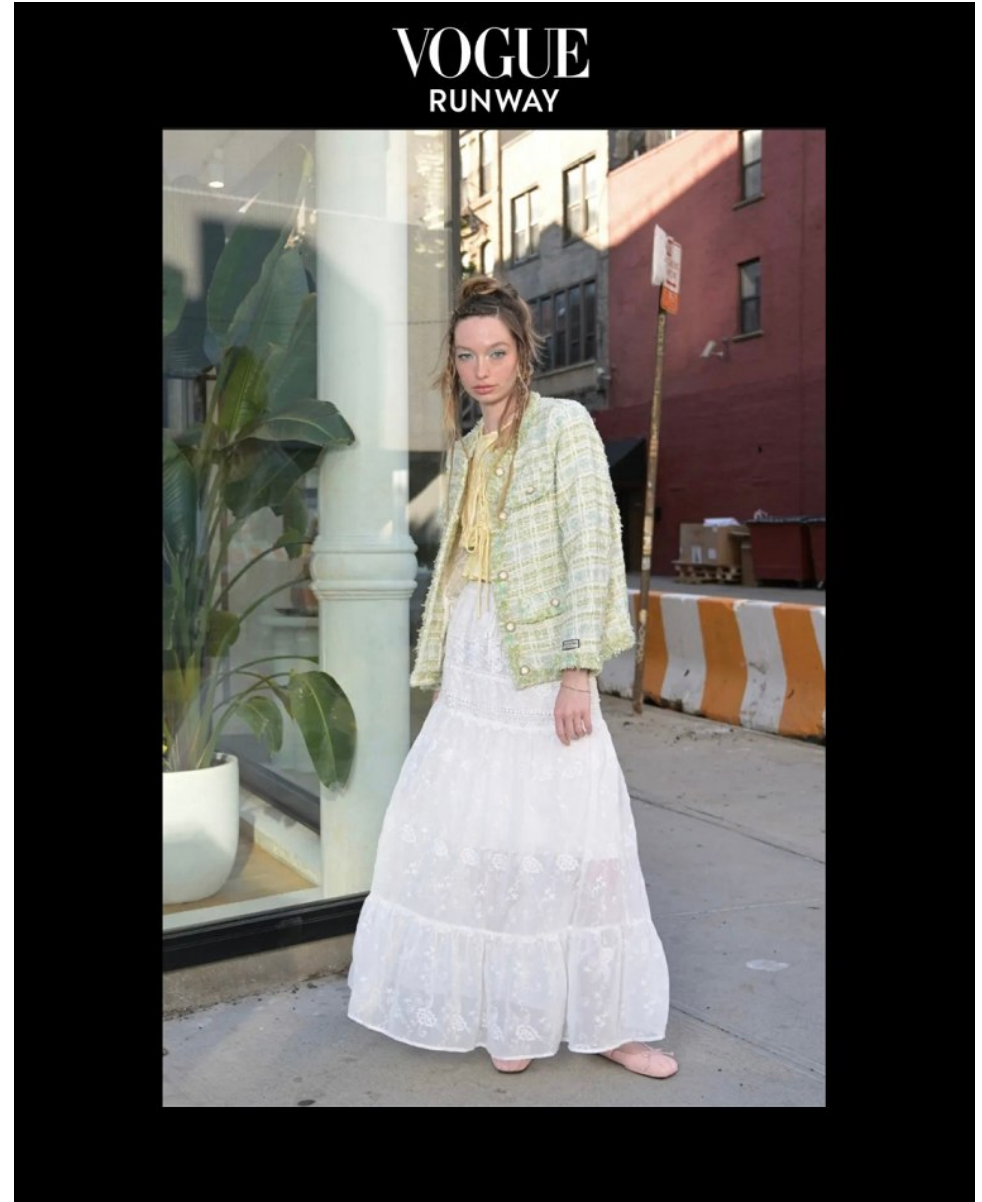

AMBER MOSEUK

Height: 5'9" Bust: 30" A Waist: 25" Hip: 33" Dress: 2-4 US Shoe: 9 US Hair: Dark Blonde Eyes: Blue