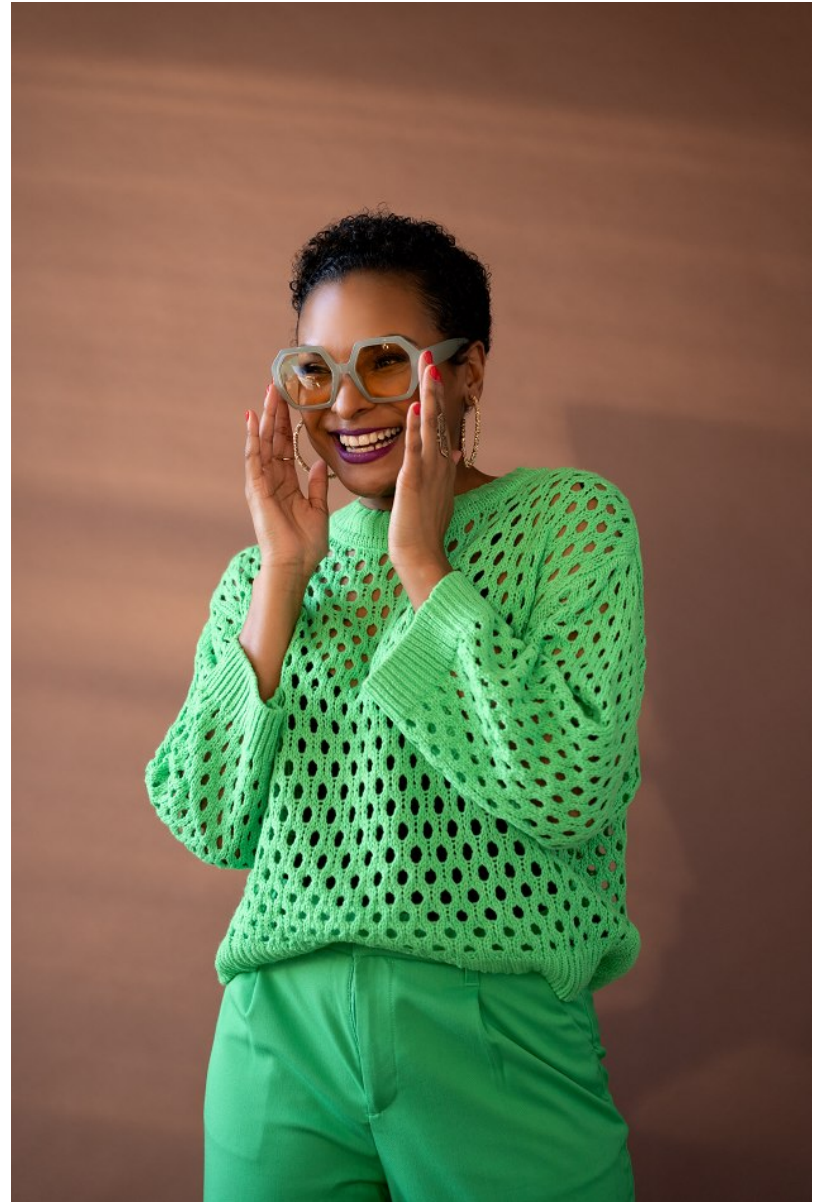

JUANITA CONSTANTINE

Height: 5'7" Bust: 34" C Waist: 26" Hip: 36" Dress: 6 US Shoe: 9 US Hair: Black Eyes: Brown