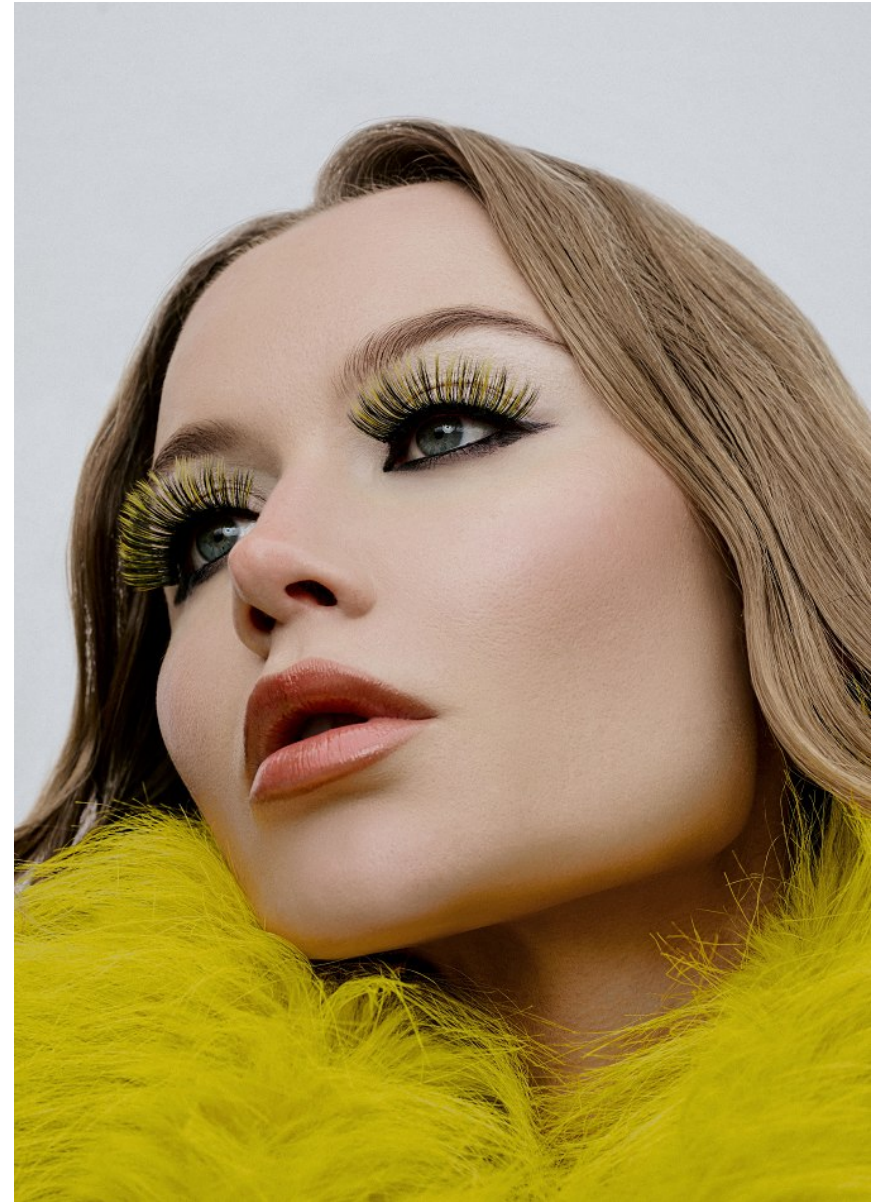

VALENTINA BELI

Height: 5'10" Bust: 34" B Waist: 25" Hip: 35.5" Dress: 2-4 US Shoe: 9.5 US Hair: Blonde Eyes: Blue/Green

VALENTINA BELI

Height: 5'10" Bust: 34" B Waist: 25" Hip: 35.5" Dress: 2-4 US Shoe: 9.5 US Hair: Blonde Eyes: Blue/Green