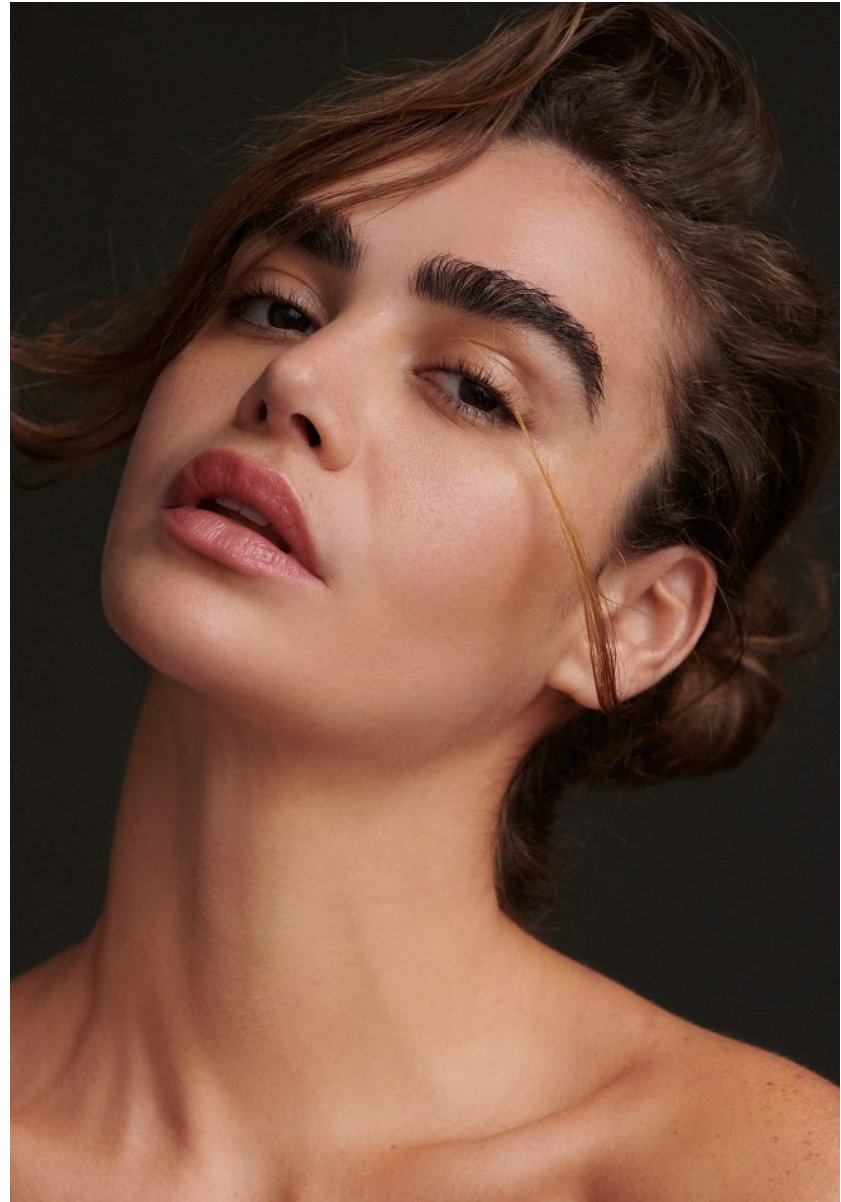

ISADORA AMORIM

Height: 5'9" Bust: 34" B Waist: 27" Hip: 38" Dress: 2-4 US Shoe: 9 US Hair: Light Brown Eyes: Brown