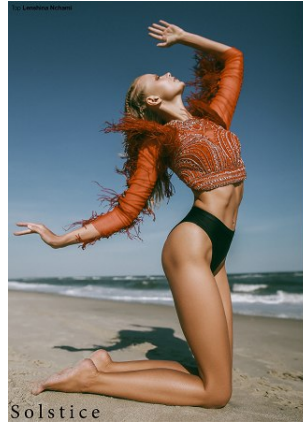

IRENE STEPANENKO

Height: 5'10" Bust: 32" B Waist: 25" Hip: 35.5" Dress: 2 US Shoe: 8.5 US Hair: Blonde Eyes: Blue/Grey

STUDIO SACHH
SPRING SUMMER 2022
ATHENA
"WISDOM"

STUDIO SACHH
SPRING SUMMER 2022
APHRODITE
APHRO - "FOAM"