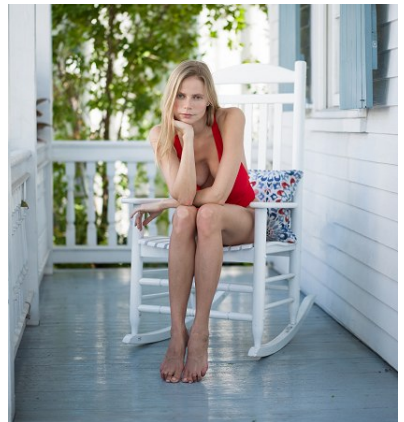

IRENE STEPANENKO

Height: 5'10" Bust: 32" B Waist: 25" Hip: 35.5" Dress: 2 US Shoe: 8.5 US Hair: Blonde Eyes: Blue/Grey

STUDIO SACHH
SPRING SUMMER 2022
ATHENA
"WISDOM"

STUDIO SACHH
SPRING SUMMER 2022
APHRODITE
APHRO - "FOAM"

Solstice

100% Summer
Solstice