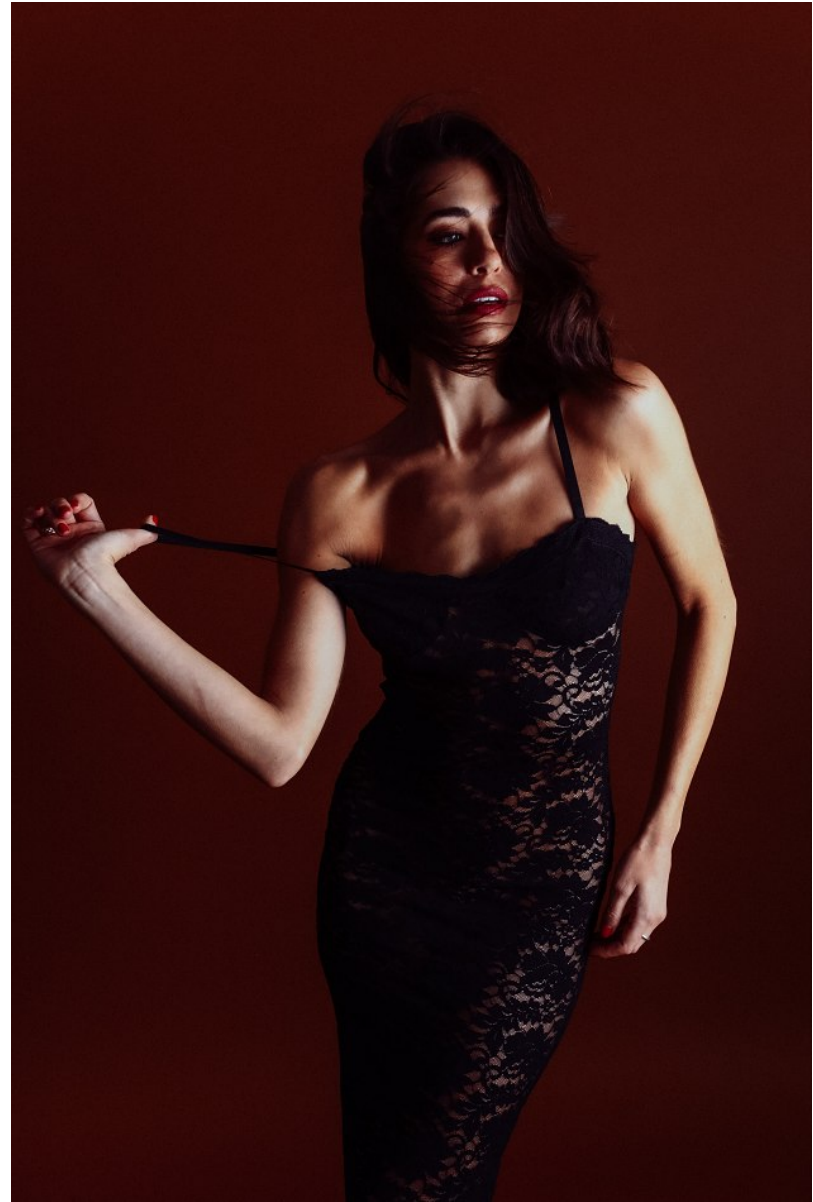

SHEA GOMEZ

Height: 5'8" Bust: 34" B Waist: 28" Hip: 36" Dress: 2 US Shoe: 9.5 US Hair: Brown Eyes: Blue/Green

SHEA GOMEZ

Height: 5'8" Bust: 34" B Waist: 28" Hip: 36" Dress: 2 US Shoe: 9.5 US Hair: Brown Eyes: Blue/Green