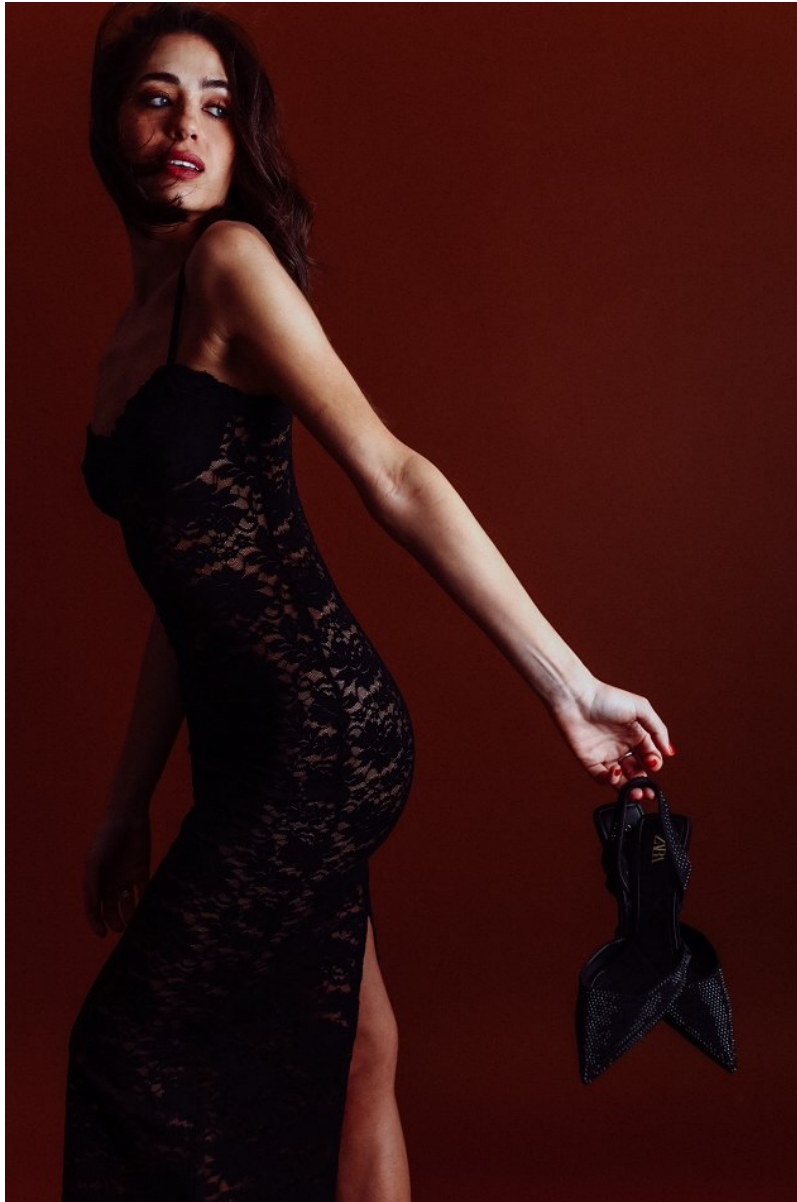

SHEA GOMEZ

Height: 5'8" Bust: 34" B Waist: 28" Hip: 36" Dress: 2 US Shoe: 9.5 US Hair: Brown Eyes: Blue/Green

SHEA GOMEZ

Height: 5'8" Bust: 34" B Waist: 28" Hip: 36" Dress: 2 US Shoe: 9.5 US Hair: Brown Eyes: Blue/Green