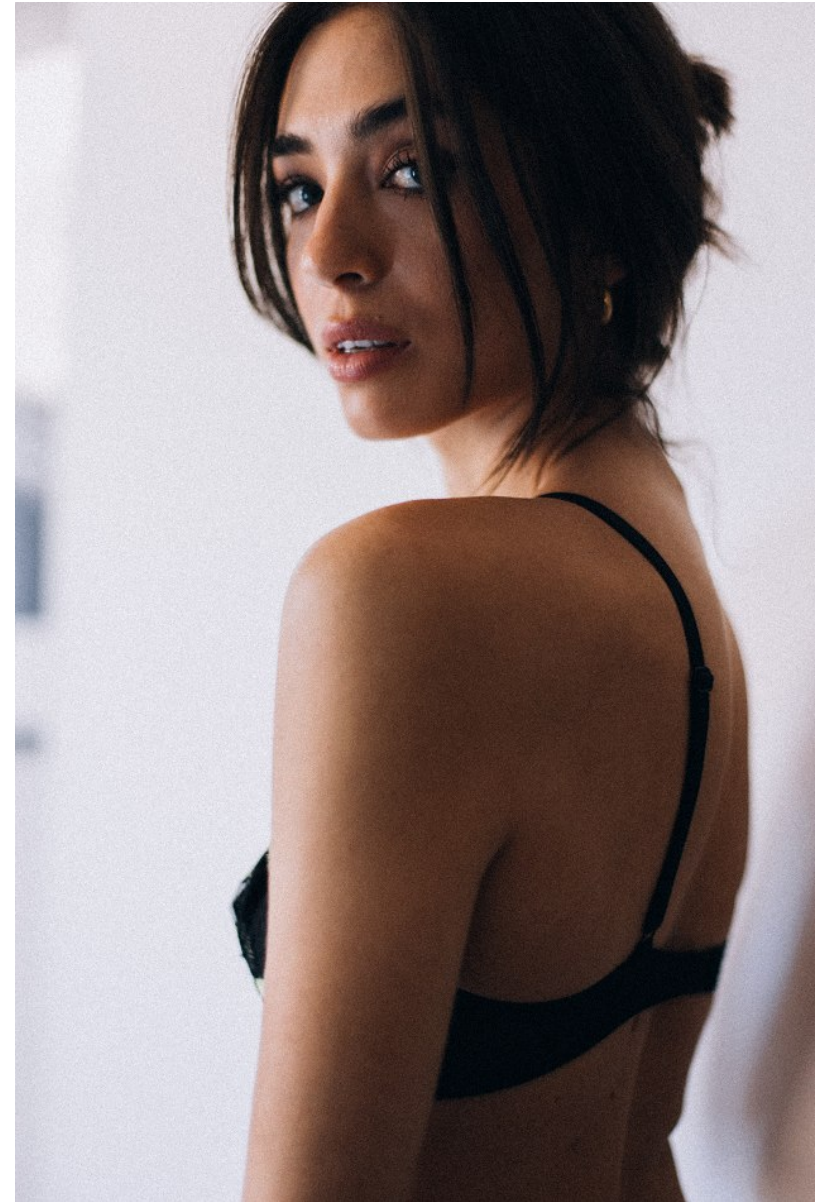

SHEA GOMEZ

Height: 5'8" Bust: 34" B Waist: 28" Hip: 36" Dress: 2 US Shoe: 9.5 US Hair: Brown Eyes: Blue/Green