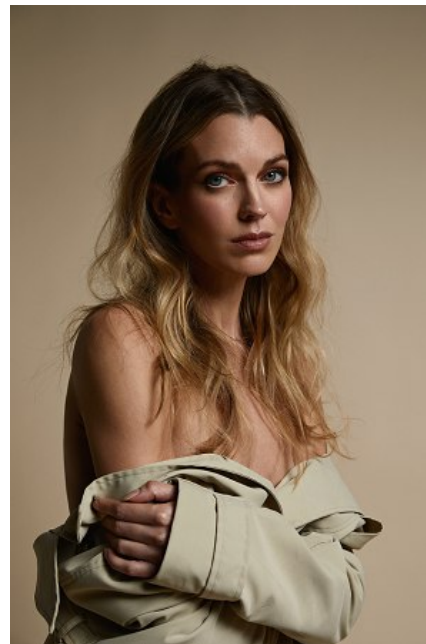

EMILY WILSON

Height: 5'11" Bust: 32" B Waist: 26" Hip: 35" Dress: 2 US Shoe: 11 US
Hair: Blonde Eyes: Blue

b B E L L A G E N C Y
MODEL & TALENT

Bella Agency New York City 270 Lafayette Street / Suite 802, New York, NY 10012
T: 212.965.9200 Email: info@bellancy.com