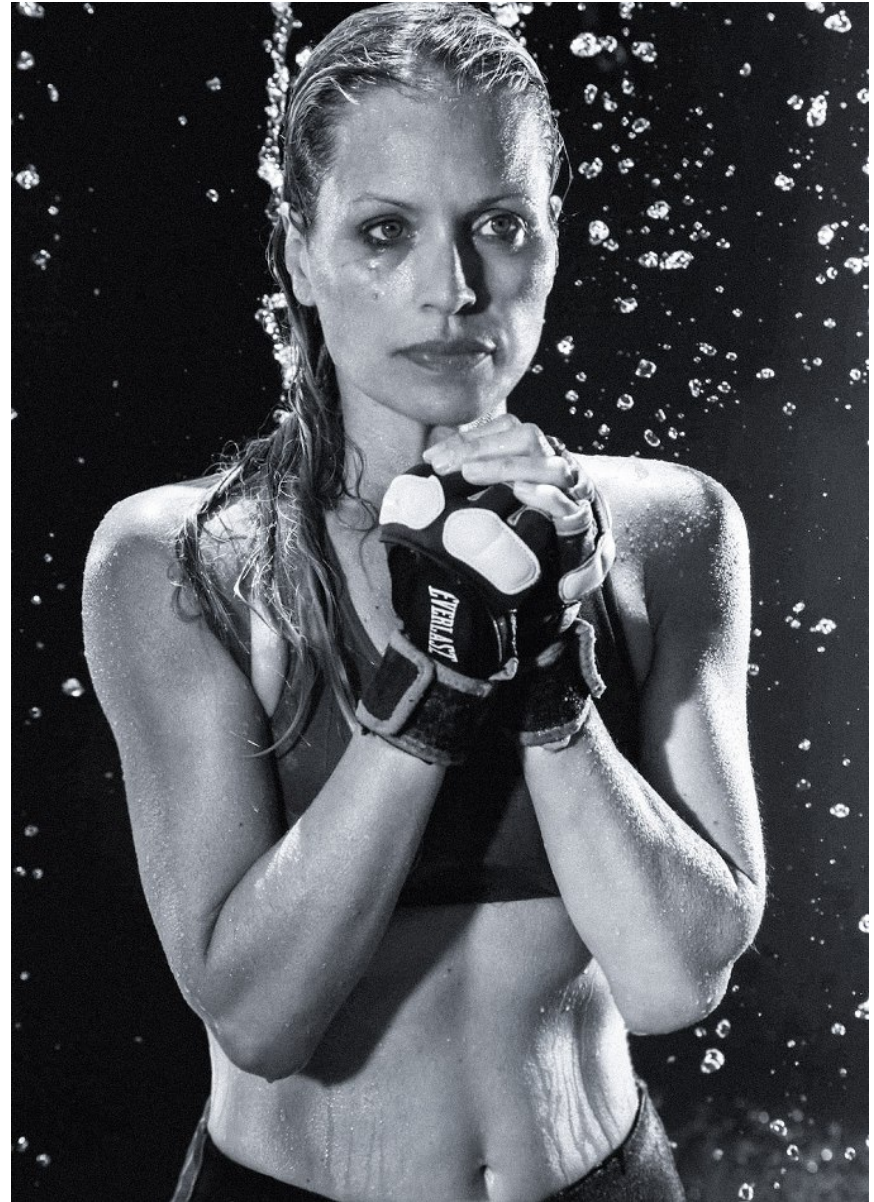

BRETTE TAYLOR

Height: 5'9" Bust: 34" B Waist: 26" Hip: 37" Dress: 4 US Shoe: 10 US Hair: Blonde Eyes: Blue/Grey