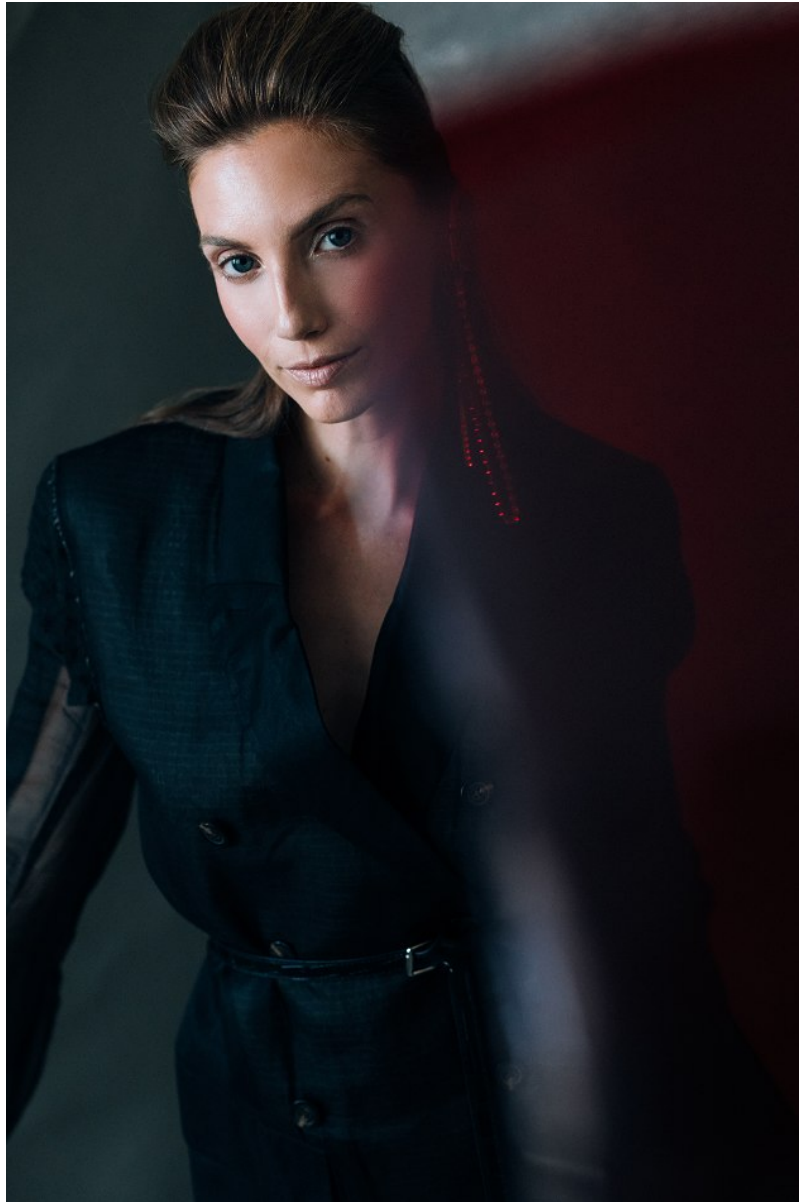

AMY LAVIOLETTE

AMY LAVIOLETTE

Height: 5'7" Bust: 32" C Waist: 26" Hip: 36.5" Dress: 2 US Shoe: 8.5 US Hair: Dirty Blonde Eyes: Blue