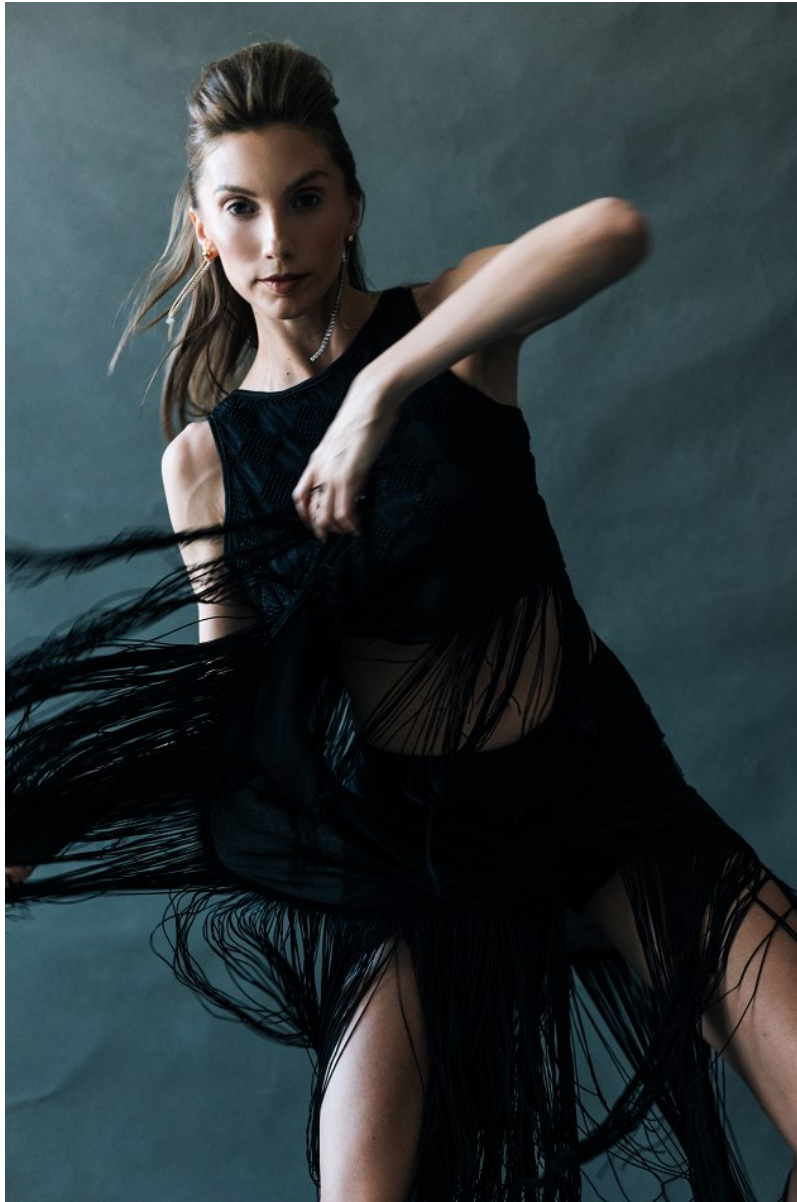

AMY LAVIOLETTE

Height: 5'7" Bust: 32" C Waist: 26" Hip: 36.5" Dress: 2 US Shoe: 8.5 US Hair: Dirty Blonde Eyes: Blue

AMY LAVIOLETTE

Height: 5'7" Bust: 32" C Waist: 26" Hip: 36.5" Dress: 2 US Shoe: 8.5 US Hair: Dirty Blonde Eyes: Blue