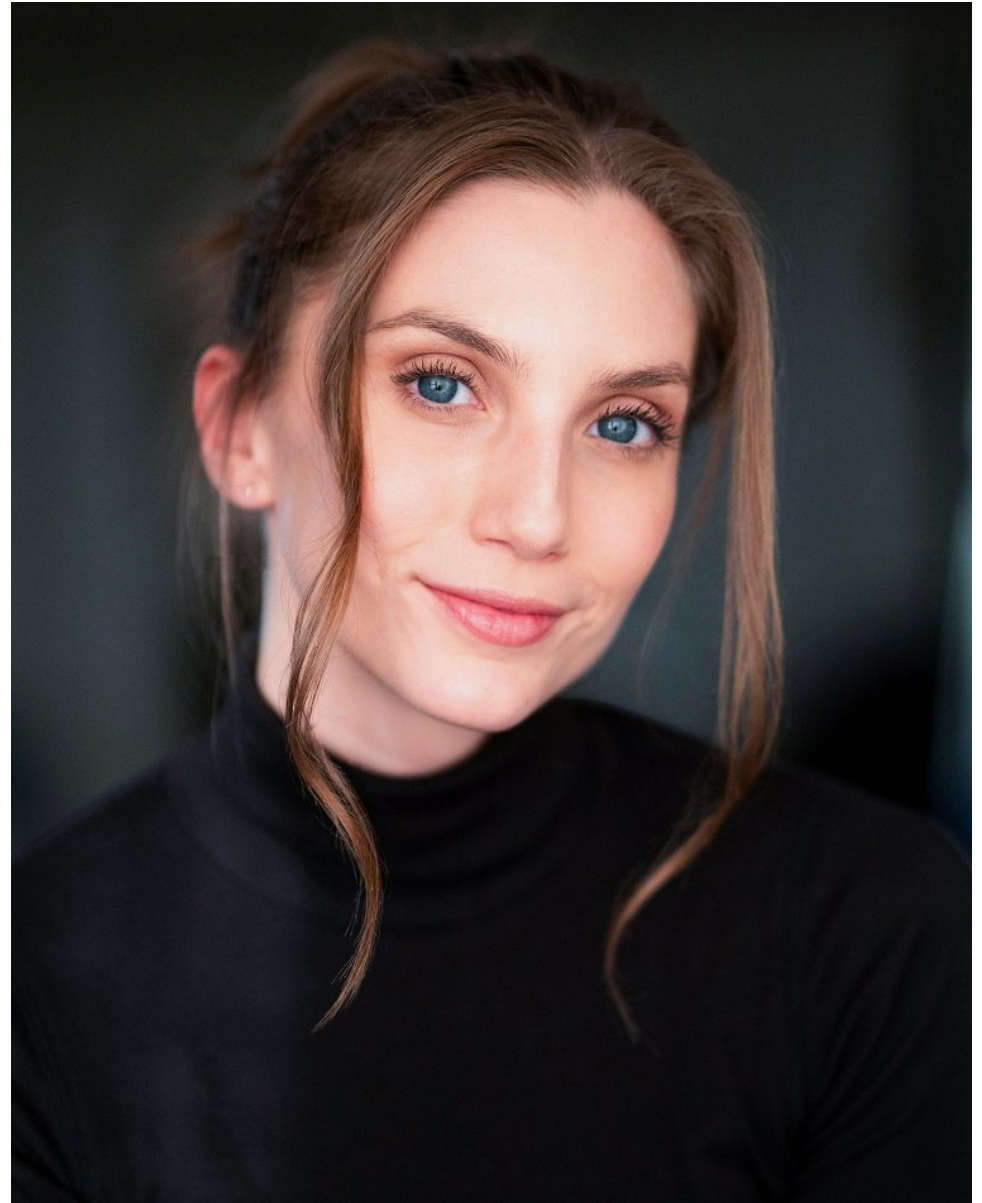

AMY LAVIOLETTE

Height: 5'7" Bust: 32" C Waist: 26" Hip: 36.5" Dress: 2 US Shoe: 8.5 US Hair: Dirty Blonde Eyes: Blue