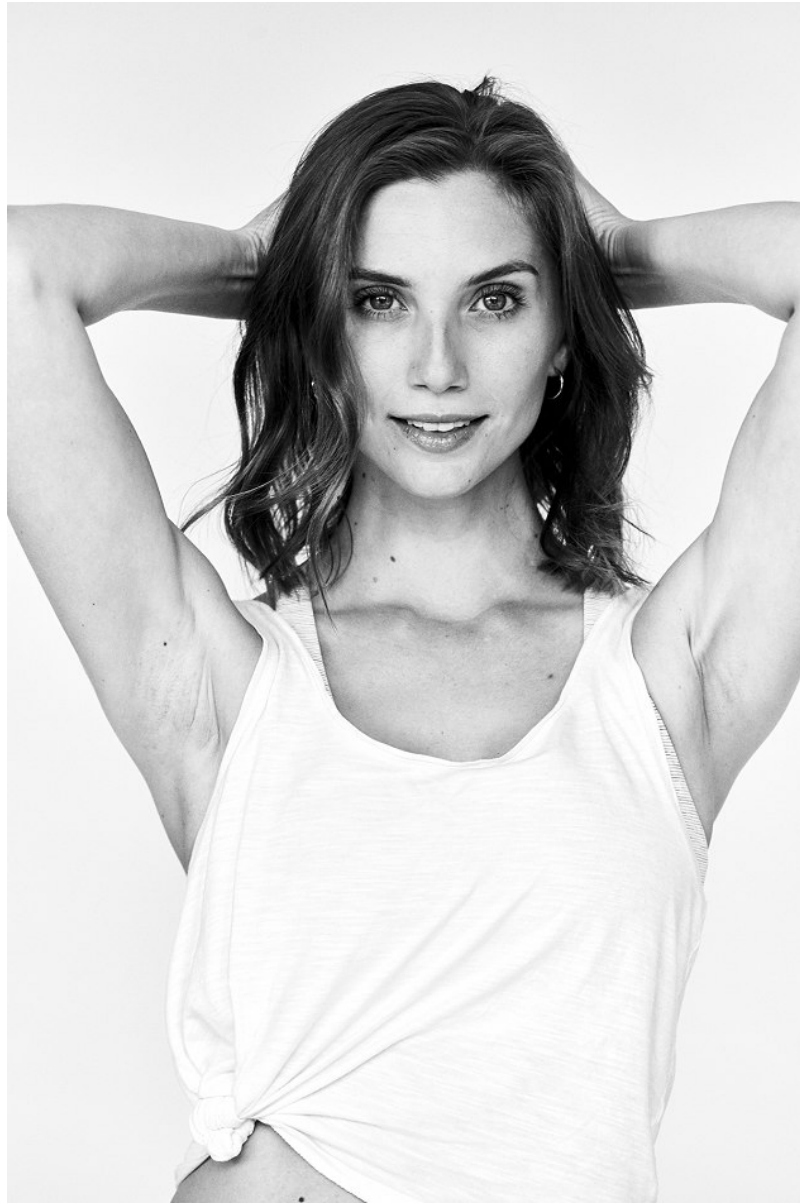

AMY LAVIOLETTE

AMY LAVIOLETTE

Height: 5'7" Bust: 32" C Waist: 26" Hip: 36.5" Dress: 2 US Shoe: 8.5 US Hair: Dirty Blonde Eyes: Blue