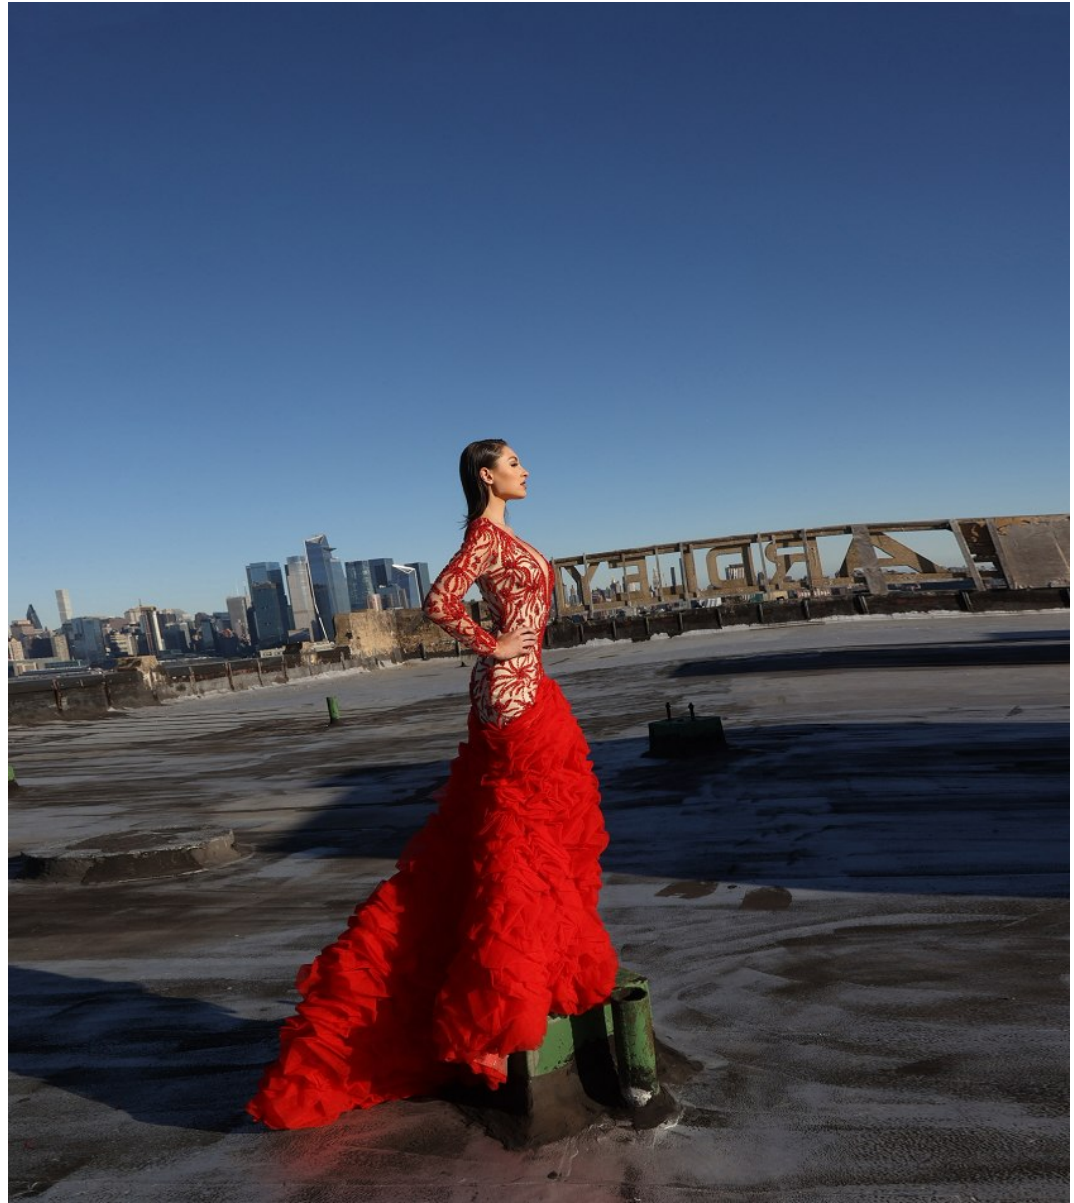

MORGAN ROMANO

Height: 5'8.5" Bust: 32" C Waist: 23" Hip: 25" Dress: 0-2 US Shoe: 8 US Hair: Brown Eyes: Hazel

MORGAN ROMANO

Height: 5'8.5" Bust: 32" C Waist: 23" Hip: 25" Dress: 0-2 US Shoe: 8 US Hair: Brown Eyes: Hazel