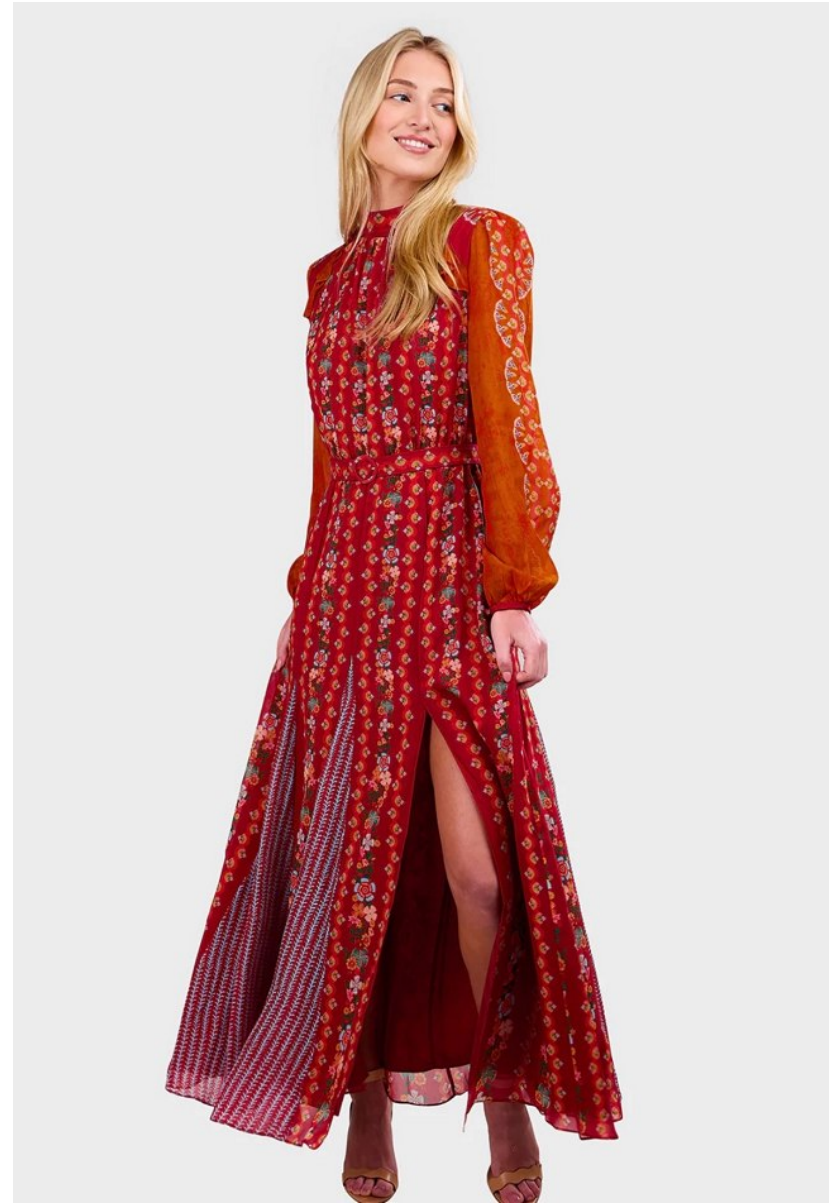

**AVA RUDAWSKY**

Height: 5'7" Bust: 32" B Waist: 26" Hip: 33.5" Dress: 2 US Shoe: 8.5 US Hair: Dirty Blonde Eyes: Blue

AVA RUDAWSKY

Height: 5'7" Bust: 32" B Waist: 26" Hip: 33.5" Dress: 2 US Shoe: 8.5 US Hair: Dirty Blonde Eyes: Blue

AVA RUDAWSKY

Height: 5'7" Bust: 32" B Waist: 26" Hip: 33.5" Dress: 2 US Shoe: 8.5 US Hair: Dirty Blonde Eyes: Blue

**AVA RUDAWSKY**

Height: 5'7" Bust: 32" B Waist: 26" Hip: 33.5" Dress: 2 US Shoe: 8.5 US Hair: Dirty Blonde Eyes: Blue

AVA RUDAWSKY

Height: 5'7" Bust: 32" B Waist: 26" Hip: 33.5" Dress: 2 US Shoe: 8.5 US Hair: Dirty Blonde Eyes: Blue

AVA RUDAWSKY

Height: 5'7" Bust: 32" B Waist: 26" Hip: 33.5" Dress: 2 US Shoe: 8.5 US Hair: Dirty Blonde Eyes: Blue