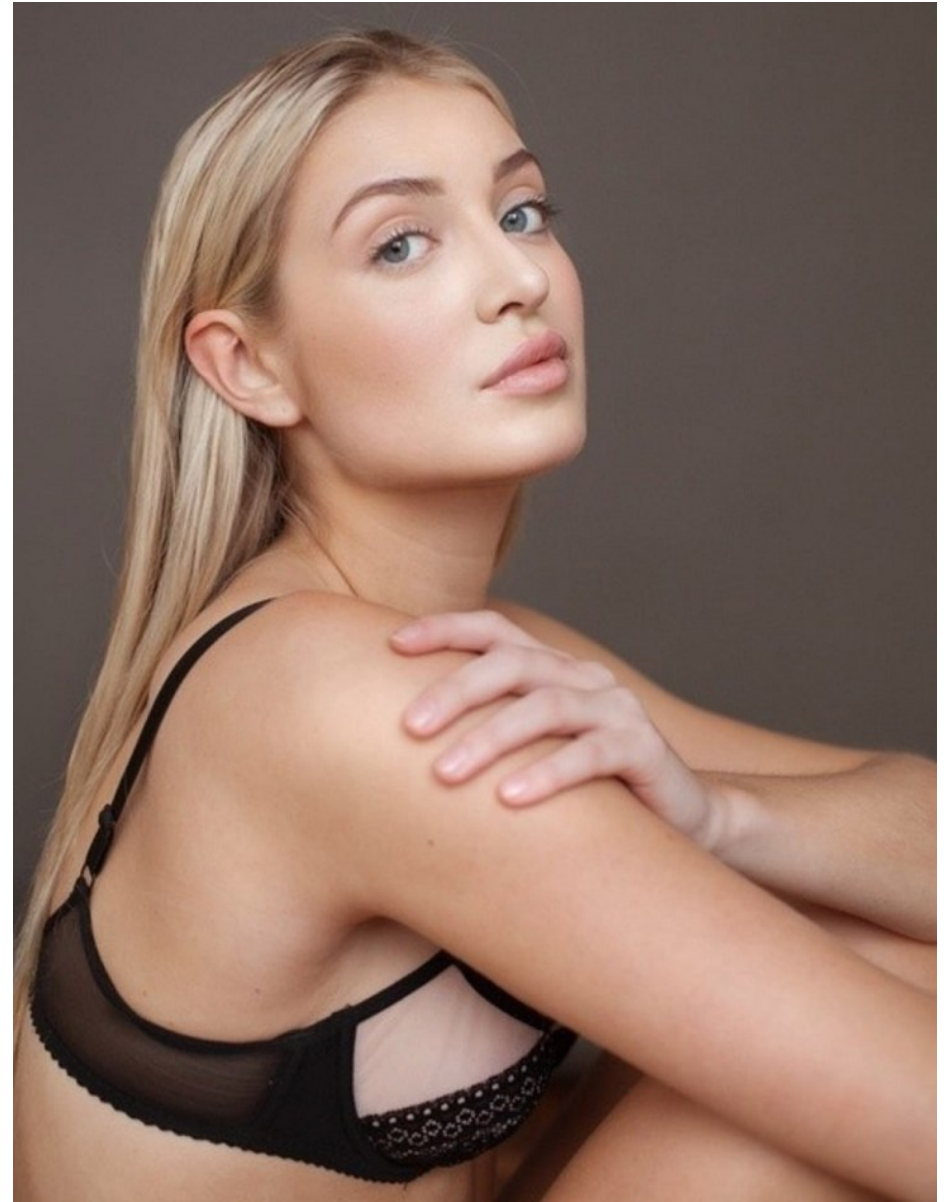

**AVA RUDAWSKY**

Height: 5'7" Bust: 32" B Waist: 26" Hip: 33.5" Dress: 2 US Shoe: 8.5 US Hair: Dirty Blonde Eyes: Blue

AVA RUDAWSKY

Height: 5'7" Bust: 32" B Waist: 26" Hip: 33.5" Dress: 2 US Shoe: 8.5 US Hair: Dirty Blonde Eyes: Blue

AVA RUDAWSKY

Height: 5'7" Bust: 32" B Waist: 26" Hip: 33.5" Dress: 2 US Shoe: 8.5 US Hair: Dirty Blonde Eyes: Blue

**AVA RUDAWSKY**

Height: 5'7" Bust: 32" B Waist: 26" Hip: 33.5" Dress: 2 US Shoe: 8.5 US Hair: Dirty Blonde Eyes: Blue

AVA RUDAWSKY

Height: 5'7" Bust: 32" B Waist: 26" Hip: 33.5" Dress: 2 US Shoe: 8.5 US Hair: Dirty Blonde Eyes: Blue

AVA RUDAWSKY

Height: 5'7" Bust: 32" B Waist: 26" Hip: 33.5" Dress: 2 US Shoe: 8.5 US Hair: Dirty Blonde Eyes: Blue