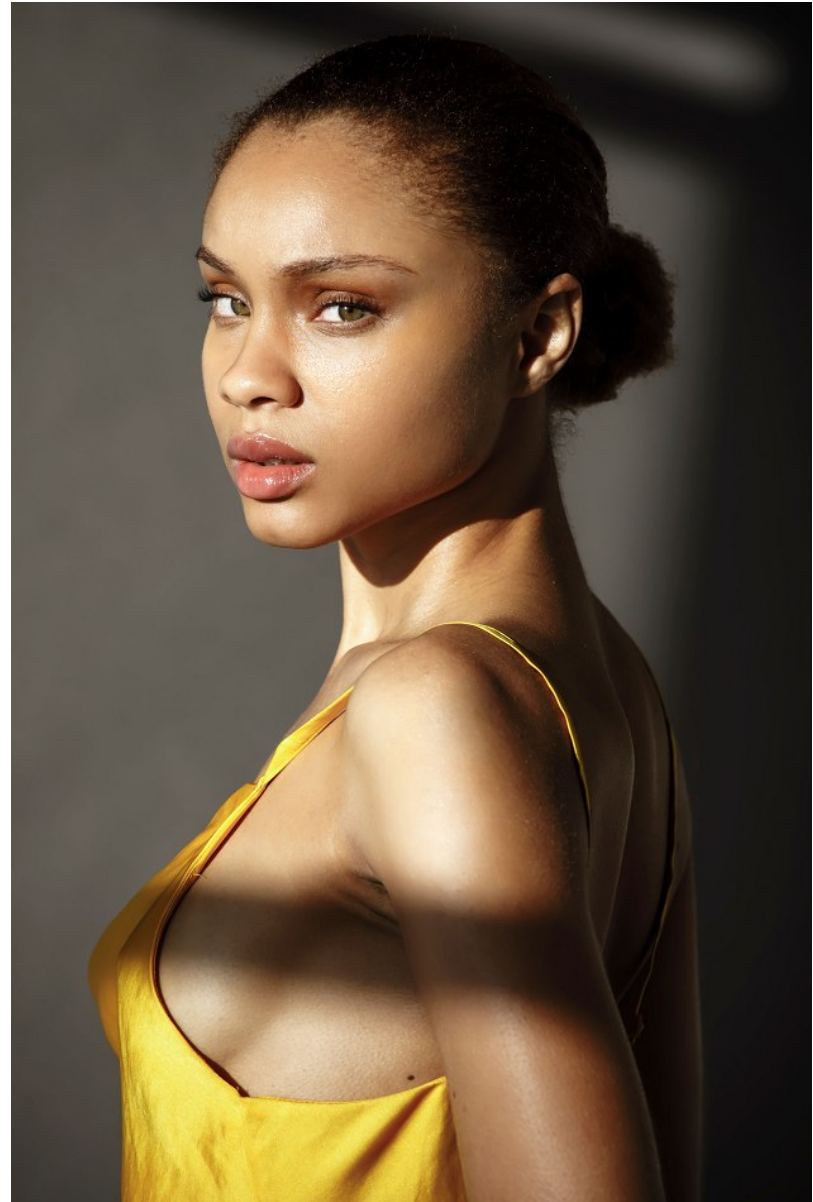

SHATERRICA HYDER

Height: 5'9" Bust: 34" A Waist: 24" Hip: 35" Dress: 0-2 US Shoe: 8.5 US Hair: Brown Eyes: Green/Grey