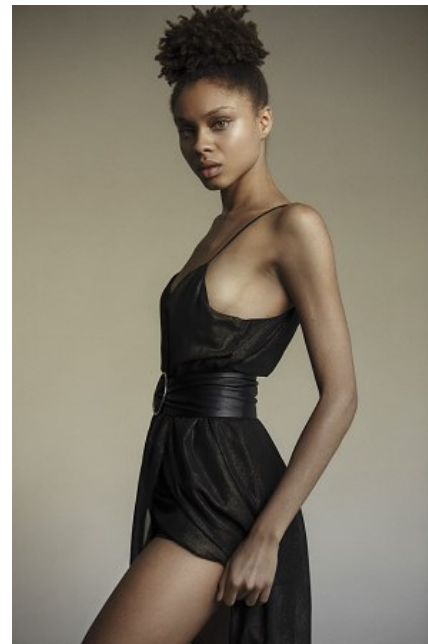

SHATERRICA HYDER

Height: 5'9" Bust: 34" A Waist: 24" Hip: 35" Dress: 0-2 US Shoe: 8.5 US
Hair: Brown Eyes: Green/Grey

b B E L L A G E N C Y
MODEL & TALENT

Bella Agency New York City 270 Lafayette Street / Suite 802, New York, NY 10012
T: 212.965.9200 Email: info@bellany.com