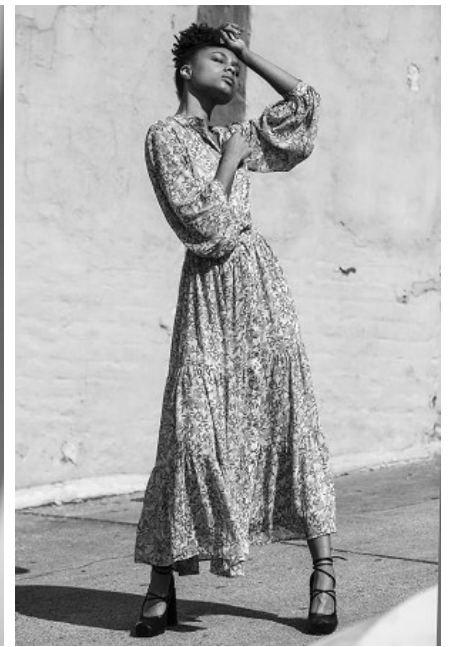

SHATERRICA HYDER

Height: 5'9" Bust: 34" A Waist: 24" Hip: 35" Dress: 0-2 US Shoe: 8.5 US
Hair: Brown Eyes: Green/Grey

b B E L L A G E N C Y
MODEL & TALENT

Bella Agency New York City 270 Lafayette Street / Suite 802, New York, NY 10012
T: 212.965.9200 Email: info@bellany.com