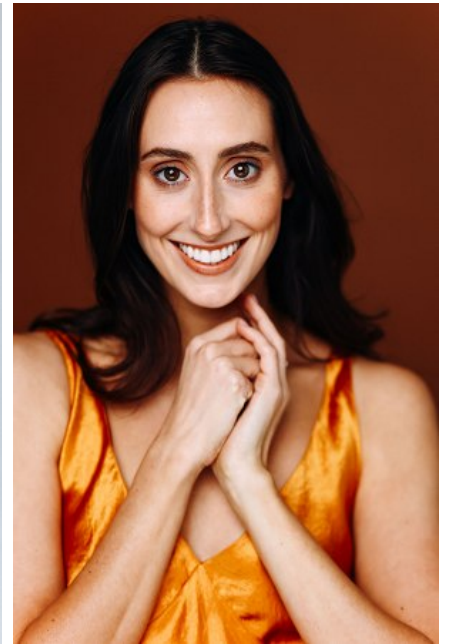

EMILY PAIGE

Height: 5'9" Bust: 33" A Waist: 26" Hip: 36" Dress: 4 US Shoe: 9 US Hair: Dark Brown Eyes: Brown

b B E L L A G E N C Y
MODEL & TALENT

Bella Agency New York City 270 Lafayette Street / Suite 802, New York, NY 10012
T: 212.965.9200 Email: info@bellany.com