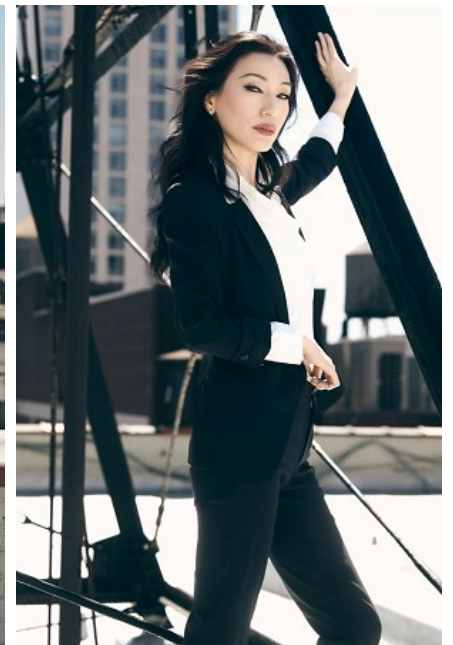

MIE IWATSUKI

Height: 5'8.5" Bust: 32" B Waist: 24.5" Hip: 35" Dress: 2-4 US Shoe: 8.5 US
Hair: Brown Eyes: Brown

b B E L L A G E N C Y
MODEL & TALENT

Bella Agency New York City 270 Lafayette Street / Suite 802, New York, NY 10012
T: 212.965.9200 Email: info@bellany.com