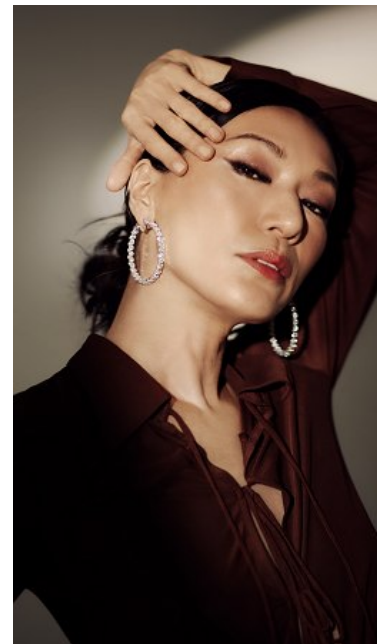

MIE IWATSUKI

Height: 5'8.5" Bust: 32" B Waist: 24.5" Hip: 35" Dress: 2-4 US Shoe: 8.5 US
Hair: Brown Eyes: Brown

b B E L L A G E N C Y
MODEL & TALENT

Bella Agency New York City 270 Lafayette Street / Suite 802, New York, NY 10012
T: 212.965.9200 Email: info@bellany.com