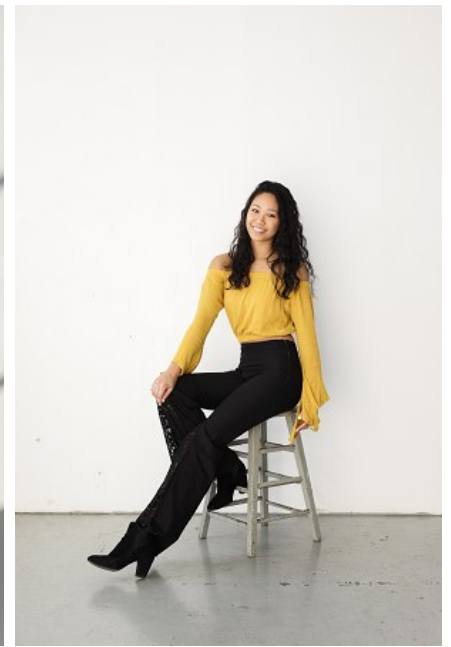

KIM XROSSING

Height: 5'8" Bust: 32" A Waist: 25" Hip: 33" Dress: 0 US Shoe: 7 US
Hair: Brown Eyes: Brown

b B E L L A G E N C Y
MODEL & TALENT

Bella Agency New York City 270 Lafayette Street / Suite 802, New York, NY 10012
T: 212.965.9200 Email: info@bellany.com