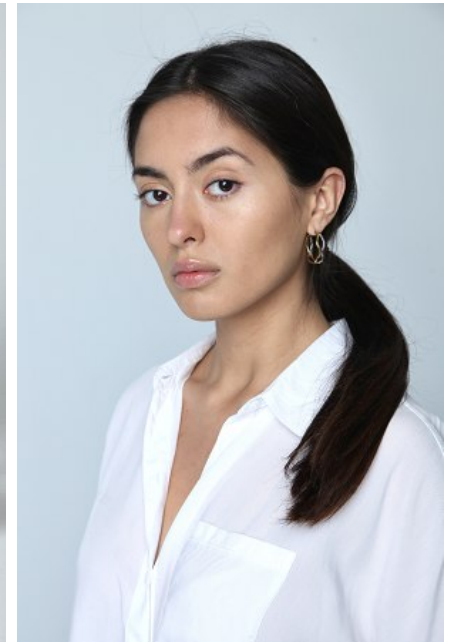

ANNETTE WITEK

Height: 5'8" Bust: 32" C Waist: 25" Hip: 36" Dress: 2 US Shoe: 9 US Hair: Dark Brown Eyes: Brown

b B E L L A G E N C Y
MODEL & TALENT

Bella Agency New York City 270 Lafayette Street / Suite 802, New York, NY 10012
T: 212.965.9200 Email: info@bellany.com