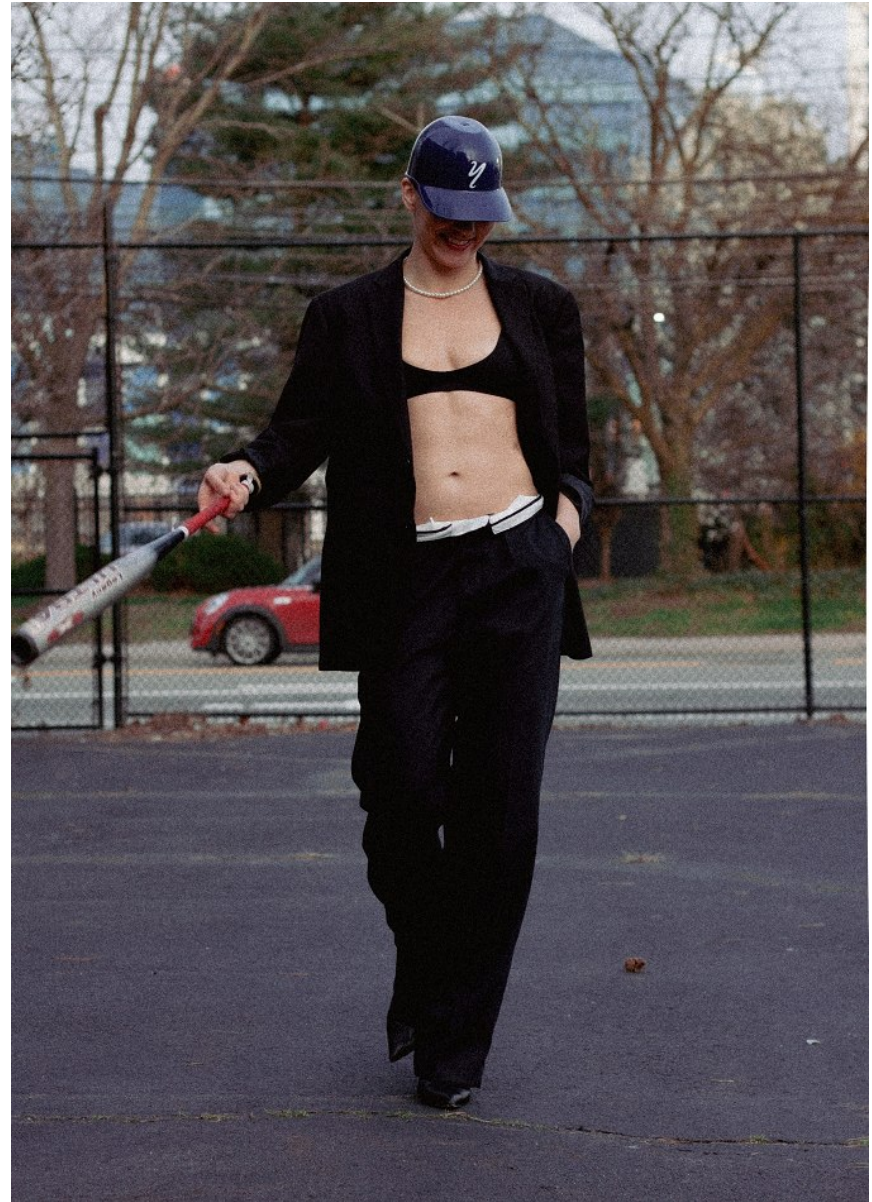

ANASTASIIA

Height: 5'11" Bust: 36" B Waist: 30" Hip: 39" Dress: 6 US Shoe: 10 US Hair: Brown Eyes: Brown