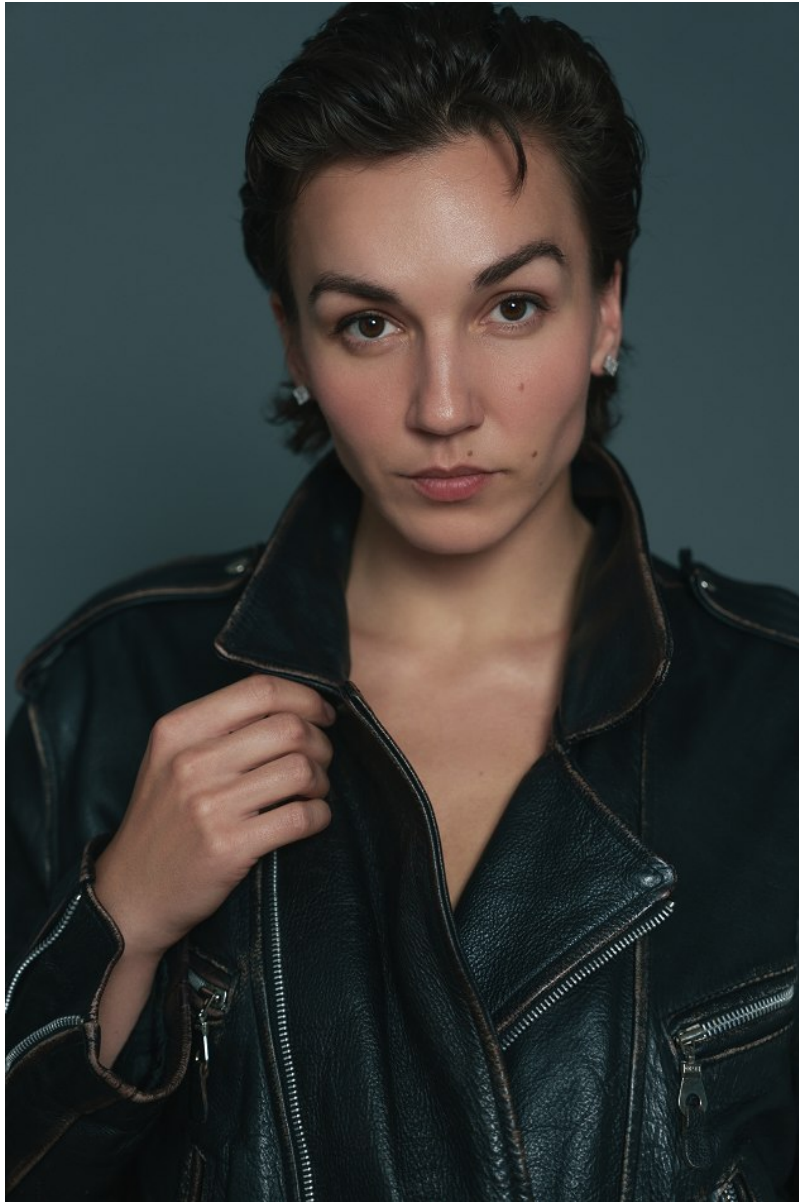

ANASTASIIA

Height: 5'11" Bust: 36" B Waist: 30" Hip: 39" Dress: 6 US Shoe: 10 US Hair: Brown Eyes: Brown