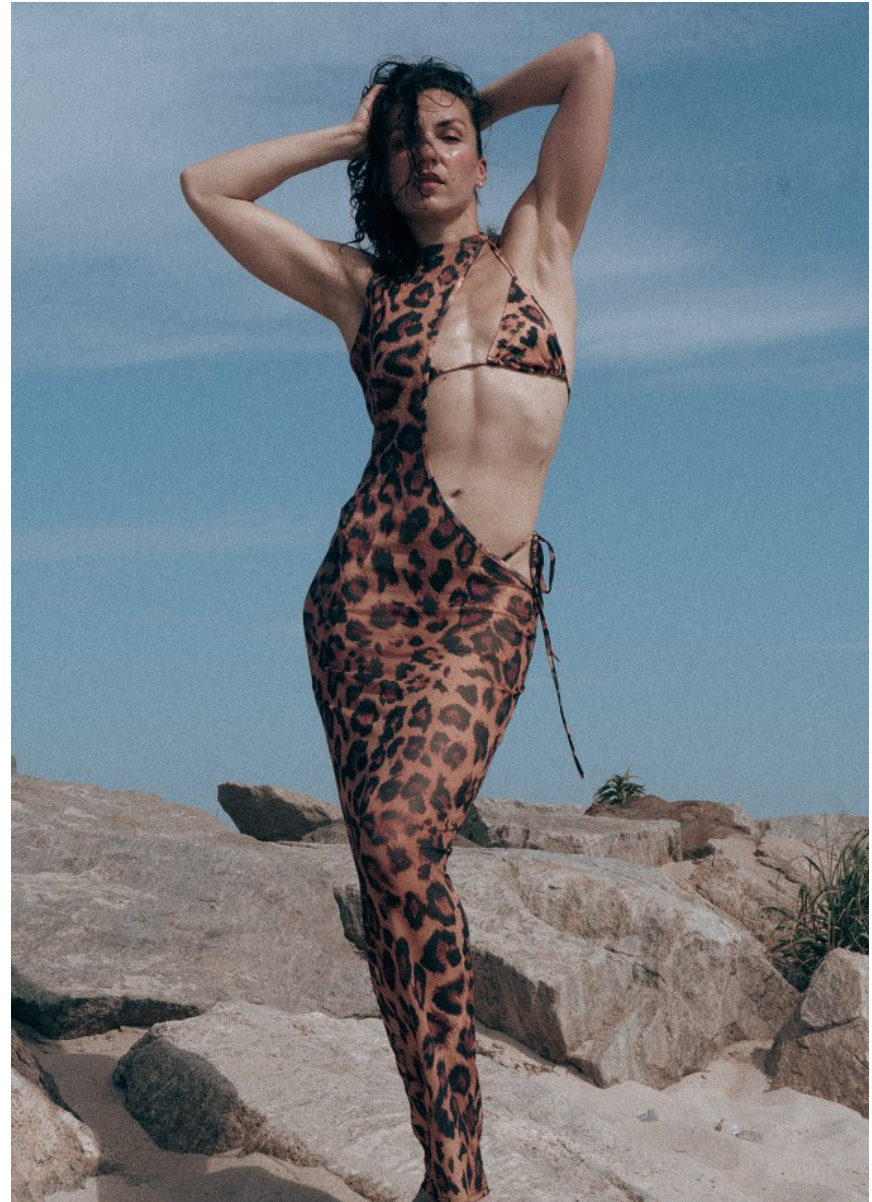

ANASTASIIA

Height: 5'11" Bust: 36" B Waist: 30" Hip: 39" Dress: 6 US Shoe: 10 US Hair: Brown Eyes: Brown