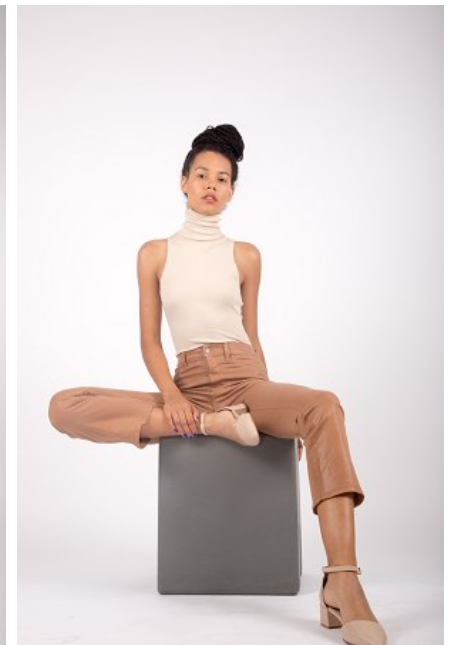

HAYLEY WILLIAMS

Height: 5'10" Bust: 32" B Waist: 26" Hip: 36" Dress: 2-4 US Shoe: 10.5 US
Hair: Brown Eyes: Brown

b B E L L A G E N C Y
MODEL & TALENT

Bella Agency New York City 270 Lafayette Street / Suite 802, New York, NY 10012
T: 212.965.9200 Email: info@bellany.com