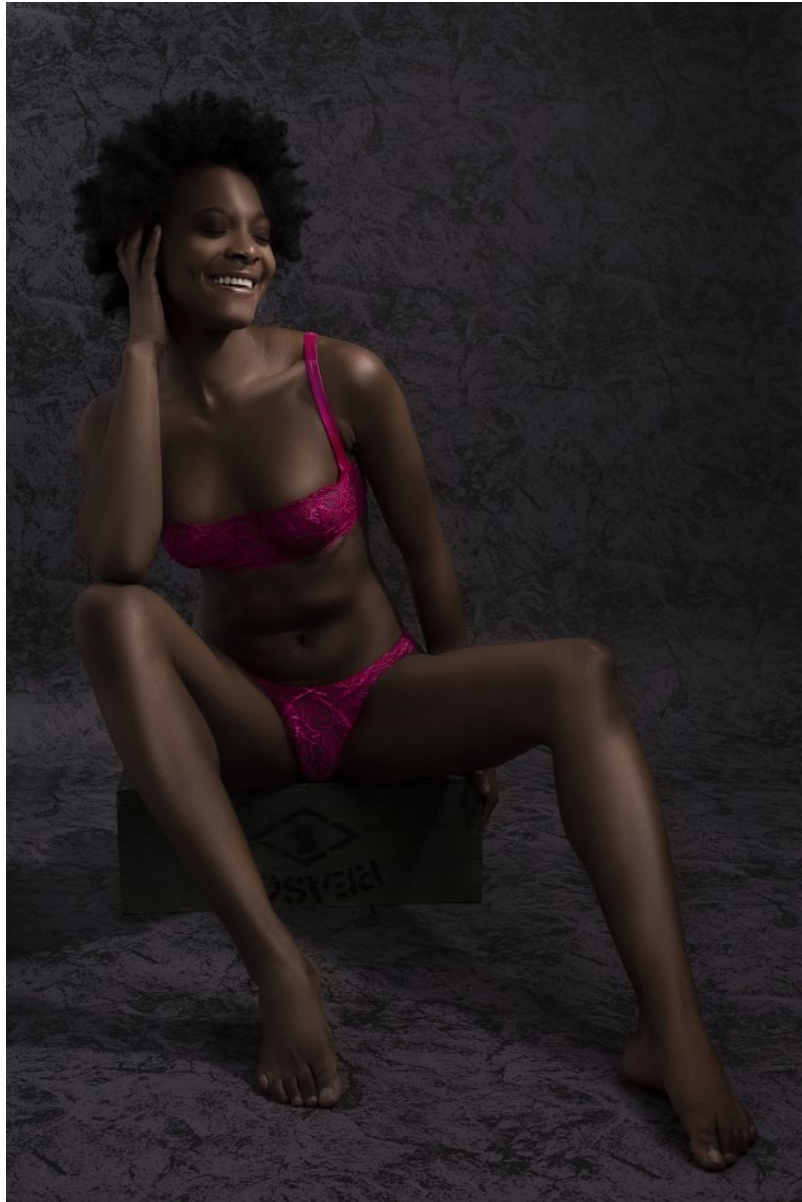

JANEVA EASDON

JANEVA EASDON

Height: 5'9.5" Bust: 32" D Waist: 24" Hip: 36" Dress: 2-4 US Shoe: 10 US Hair: Black Eyes: Dark Brown