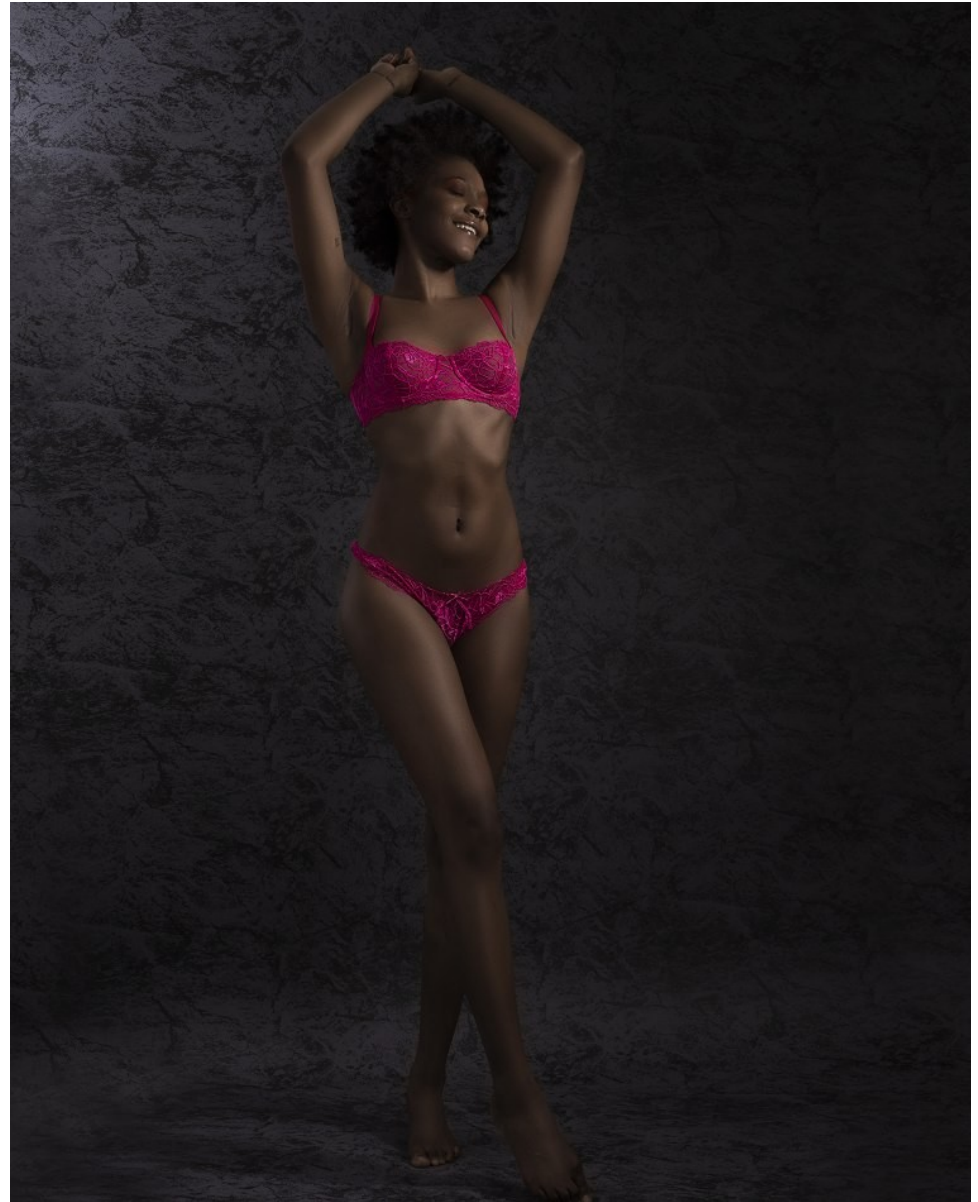

JANEVA EASDON

Height: 5'9.5" Bust: 32" D Waist: 24" Hip: 36" Dress: 2-4 US Shoe: 10 US Hair: Black Eyes: Dark Brown