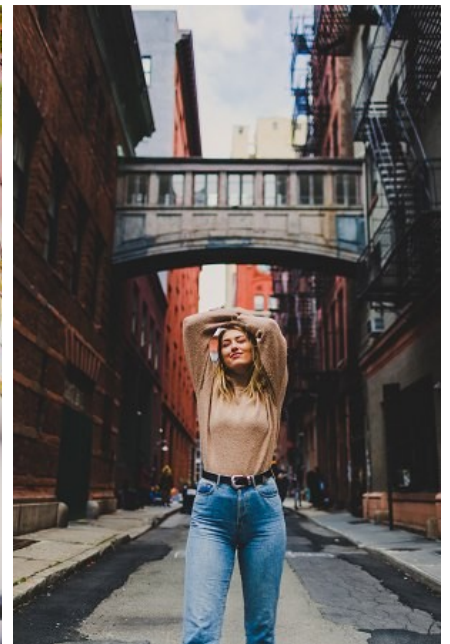

CAROLINE BANIEWICZ

Height: 5'11" Bust: 32" B Waist: 25.5" Hip: 37" Dress: 2-4 US Shoe: 10 US
Hair: Blonde Eyes: Blue

b B E L L A G E N C Y
MODEL & TALENT

Bella Agency New York City 270 Lafayette Street / Suite 802, New York, NY 10012
T: 212.965.9200 Email: info@bellany.com