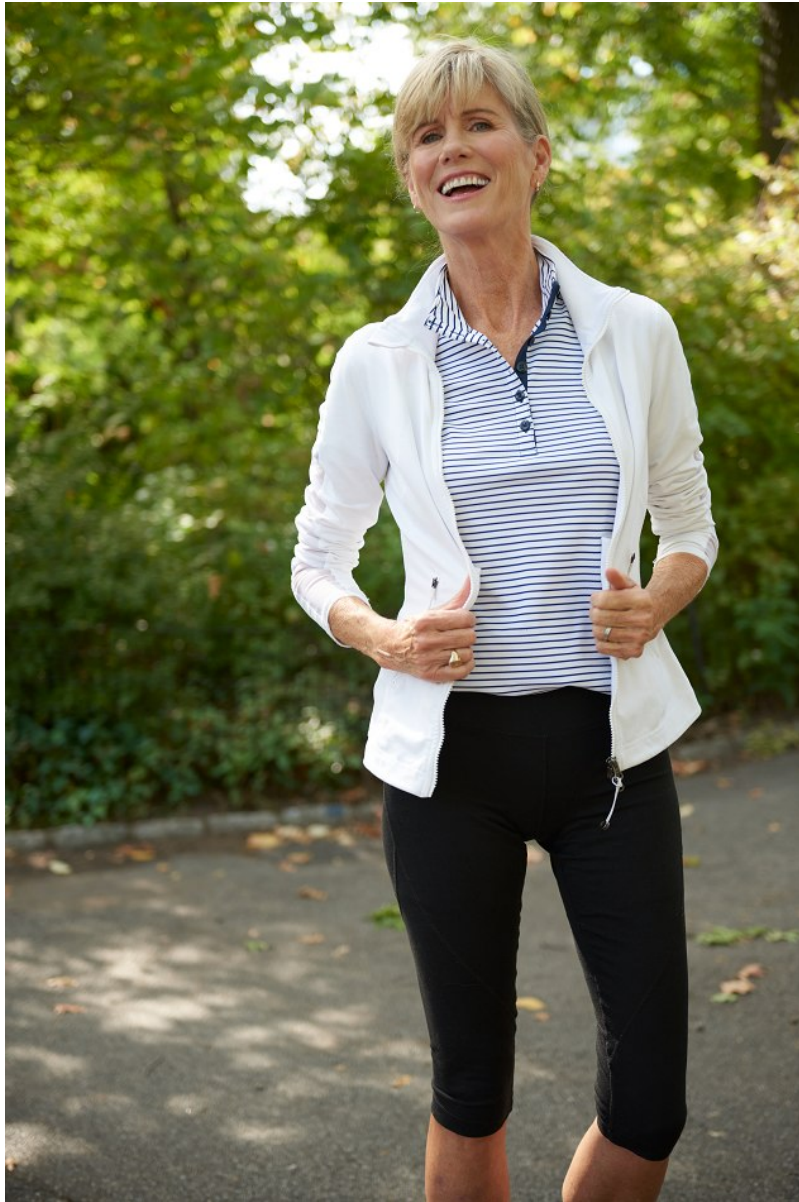

LIZ HYLAND

Height: 5'8" Bust: 34" A Waist: 27" Hip: 36" Dress: 2 US Shoe: 8.5 US Hair: Blonde Eyes: Blue

LIZ HYLAND

Height: 5'8" Bust: 34" A Waist: 27" Hip: 36" Dress: 2 US Shoe: 8.5 US Hair: Blonde Eyes: Blue