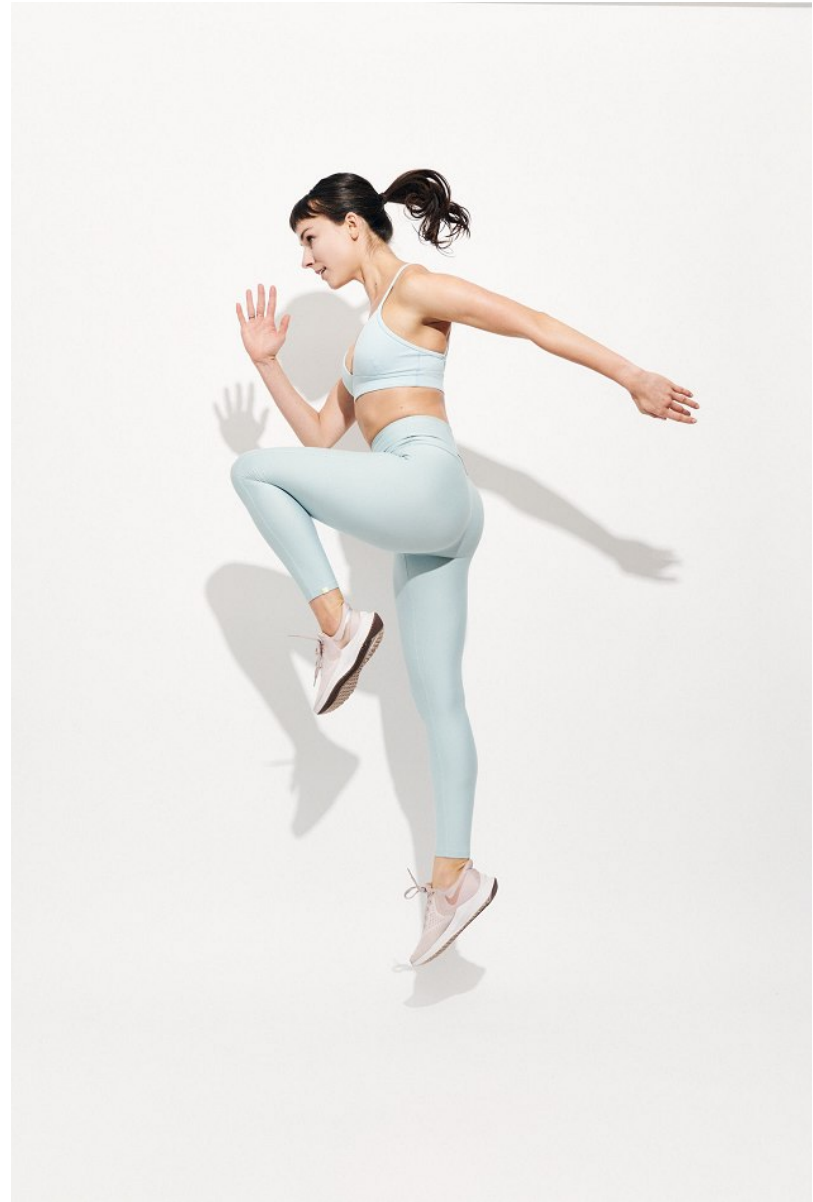

KSENIYA

Height: 5'8" Bust: 32" A Waist: 24" Hip: 35" Dress: 0-2 US Shoe: 7 US Hair: Brown Eyes: Green

**KSENIYA**

Height: 5'8" Bust: 32" A Waist: 24" Hip: 35" Dress: 0-2 US Shoe: 7 US Hair: Brown Eyes: Green

**KSENIYA**

Height: 5'8" Bust: 32" A Waist: 24" Hip: 35" Dress: 0-2 US Shoe: 7 US Hair: Brown Eyes: Green

**KSENIYA**

Height: 5'8" Bust: 32" A Waist: 24" Hip: 35" Dress: 0-2 US Shoe: 7 US Hair: Brown Eyes: Green

**KSENIYA**

Height: 5'8" Bust: 32" A Waist: 24" Hip: 35" Dress: 0-2 US Shoe: 7 US Hair: Brown Eyes: Green

KSENIYA

Height: 5'8" Bust: 32" A Waist: 24" Hip: 35" Dress: 0-2 US Shoe: 7 US Hair: Brown Eyes: Green