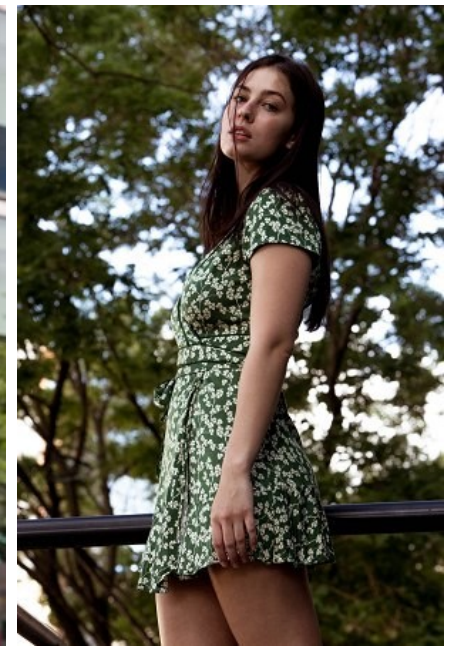

LIV NORELLA

Height: 5'8.5" Bust: 34" C Waist: 24.5" Hip: 38" Dress: 6 US Shoe: 8 US
Hair: Brown Eyes: Blue/Green

b B E L L A G E N C Y
MODEL & TALENT

Bella Agency New York City 270 Lafayette Street / Suite 802, New York, NY 10012
T: 212.965.9200 Email: info@bellany.com