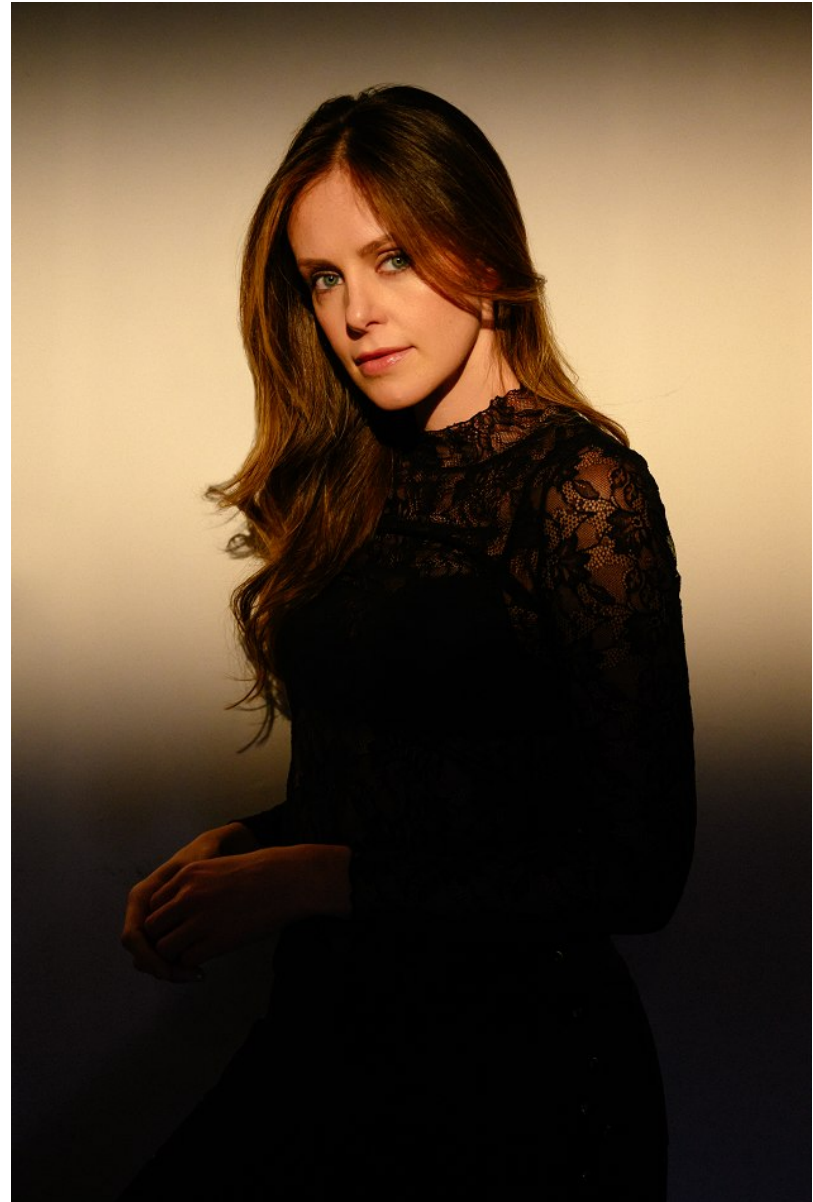

LAINEE SARGENT

Height: 5'9" Bust: 34" C Waist: 27" Hip: 39" Dress: 4-6 US Shoe: 9 US Hair: Brown Eyes: Blue/Green

LAINEE SARGENT

Height: 5'9" Bust: 34" C Waist: 27" Hip: 39" Dress: 4-6 US Shoe: 9 US Hair: Brown Eyes: Blue/Green