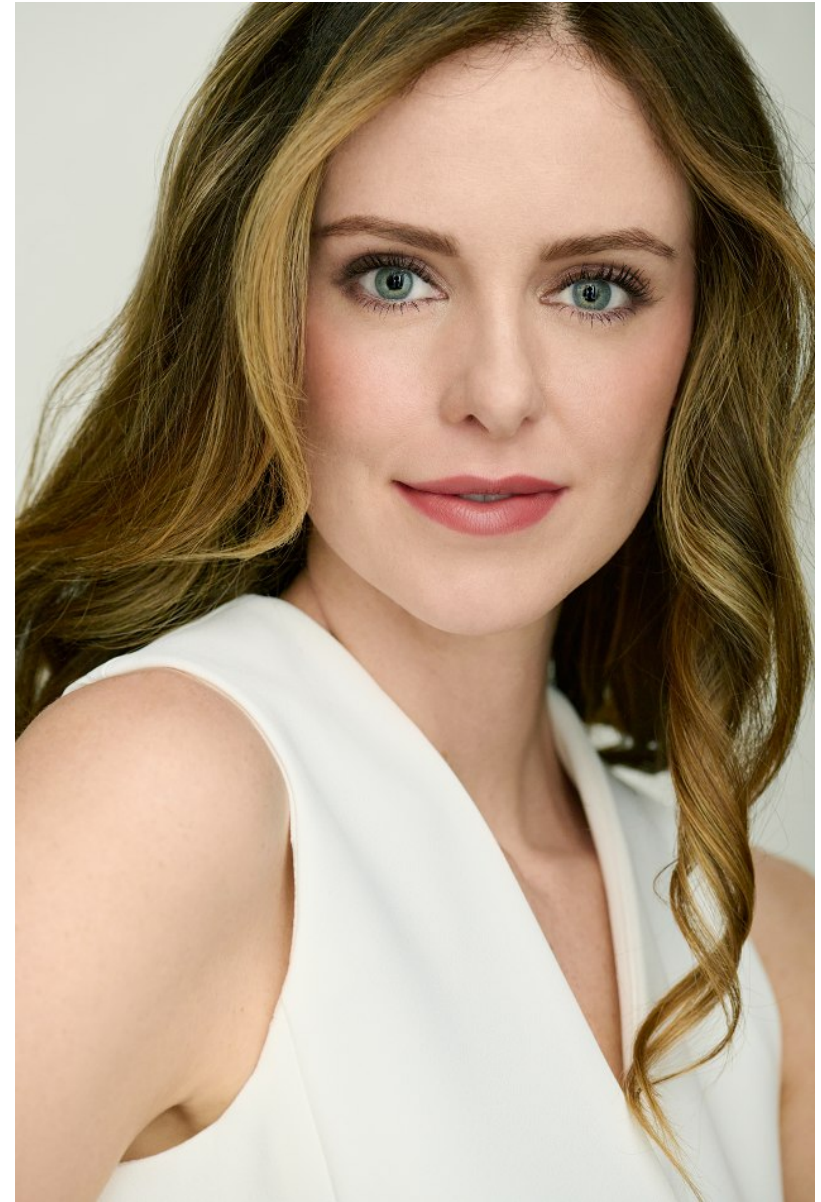

LAINEE SARGENT

LAINEE SARGENT

Height: 5'9" Bust: 34" C Waist: 27" Hip: 39" Dress: 4-6 US Shoe: 9 US Hair: Brown Eyes: Blue/Green