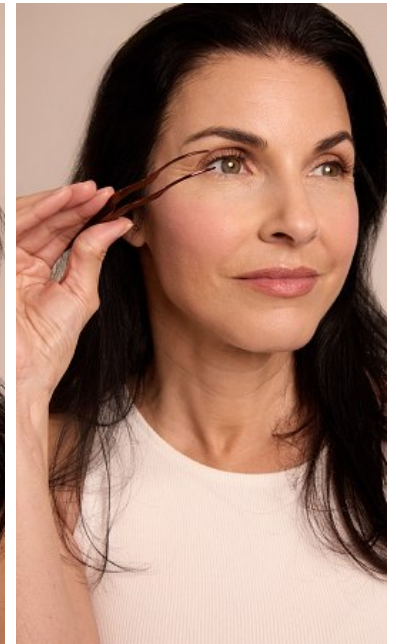

CRISTINA DEHART

Height: 5'8" Bust: 32" B Waist: 26" Hip: 36" Dress: 4 US Shoe: 8.5 US
Shoe: 8.5 Hair: Dark Brown Eyes: Green

b B E L L A G E N C Y
MODEL & TALENT

Bella Agency New York City 270 Lafayette Street / Suite 802, New York, NY 10012
T: 212.965.9200 Email: info@bellany.com