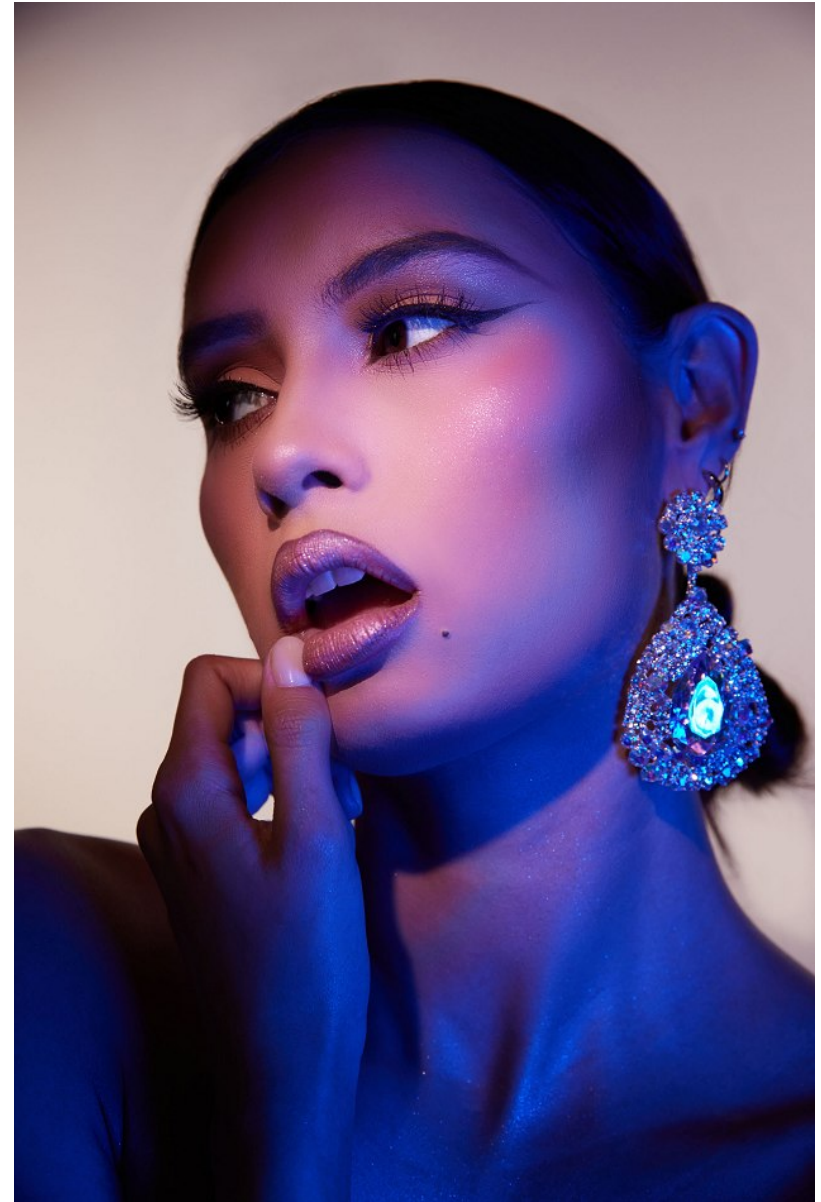

ABBY SEMENICK

Height: 5'7" Bust: 34" Waist: 23" Hip: 35.5" Dress: 0-2 US Shoe: 6.5 US Hair: Brown Eyes: Brown