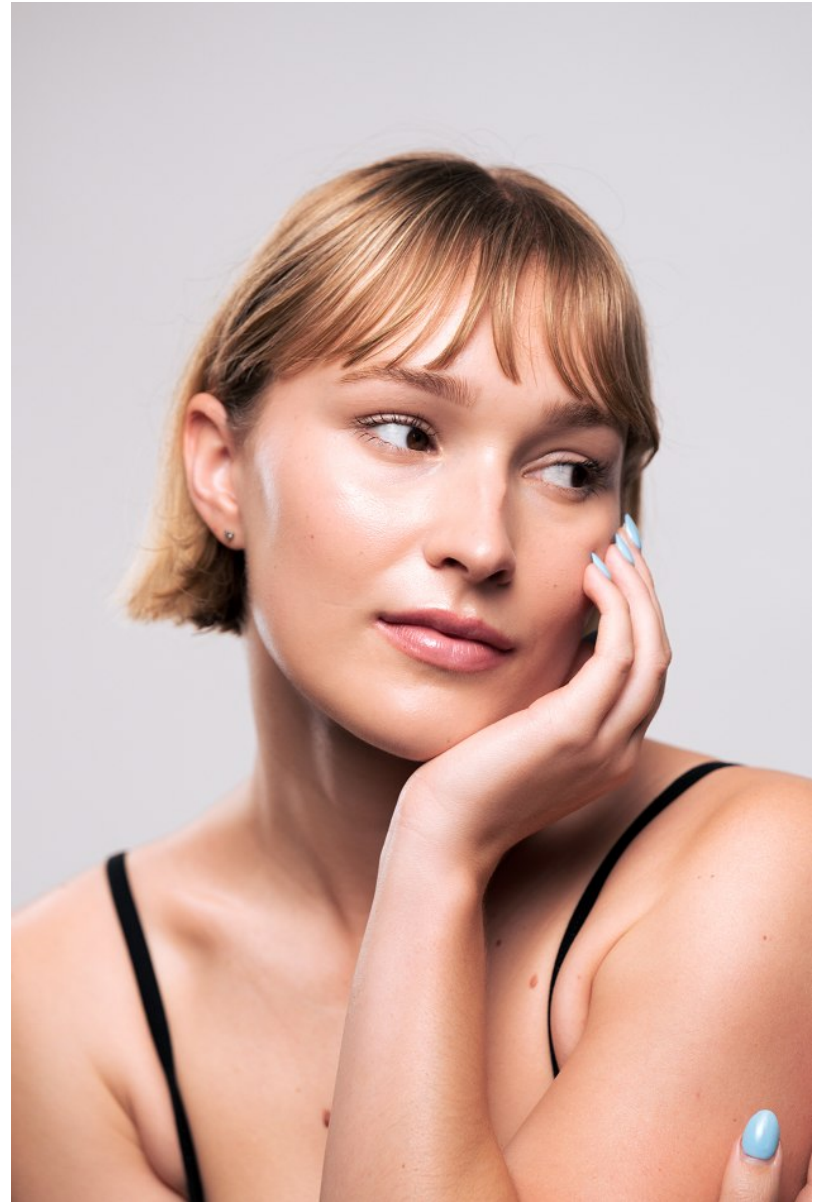

HANNA JORDAN

Height: 5'6" Bust: 32" C Waist: 26" Hip: 38" Dress: 4 US Shoe: 7.5 US Hair: Blonde Eyes: Brown