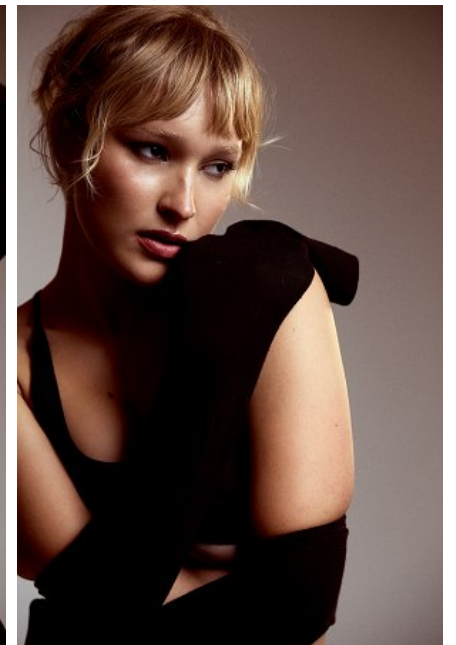

HANNA JORDAN

Height: 5'6" Bust: 32" C Waist: 26" Hip: 38" Dress: 4 US Shoe: 7.5 US
Hair: Blonde Eyes: Brown

b B E L L A G E N C Y
MODEL & TALENT

Bella Agency New York City 270 Lafayette Street / Suite 802, New York, NY 10012
T: 212.965.9200 Email: info@bellany.com