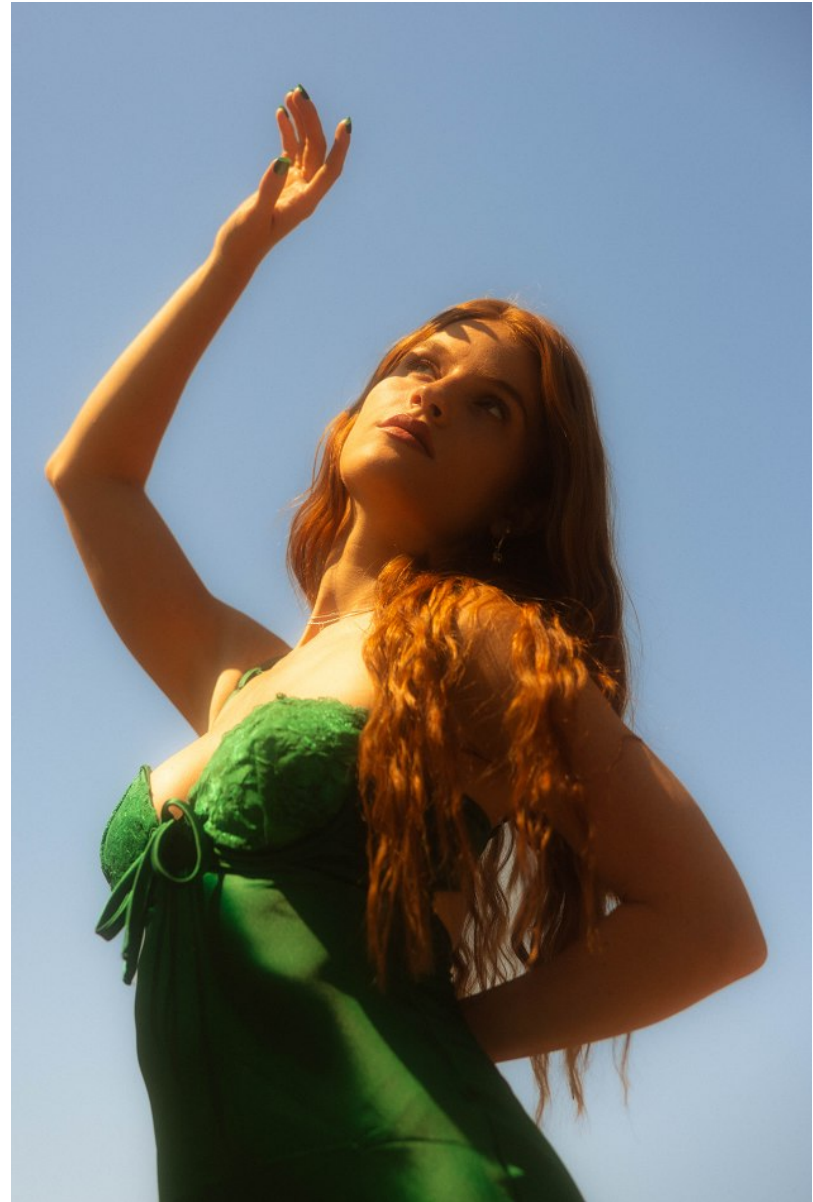

JADE PATERI

Height: 5'4" Bust: 32" C Waist: 25" Hip: 35" Dress: 0 US Shoe: 7.5 US Hair: Red Eyes: Blue