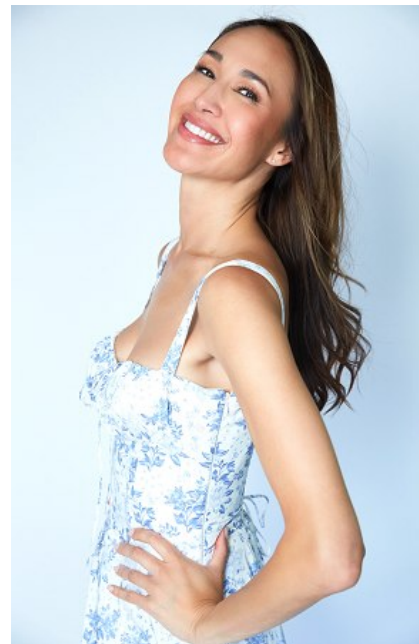

KALENA RANO

Height: 5'11" Bust: 34" C Waist: 28" Hip: 39" Dress: 6 US Shoe: 11 US Hair: Brown
Eyes: Brown

b B E L L A G E N C Y
MODEL & TALENT

Bella Agency New York City 270 Lafayette Street / Suite 802, New York, NY 10012
T: 212.965.9200 Email: info@bellany.com