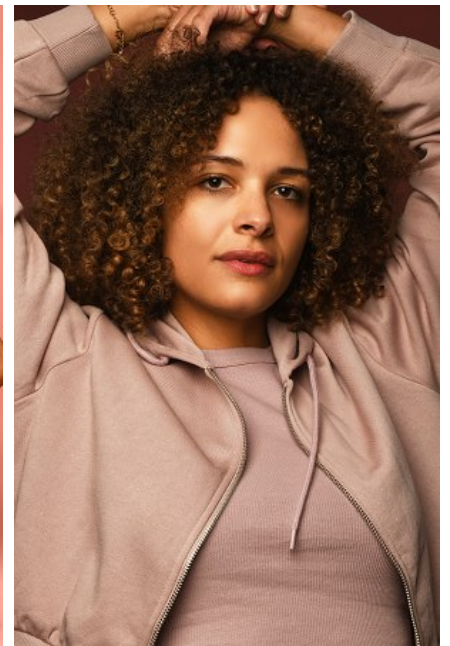

LIZ PLEASANT

Height: 5'9.5" Bust: 36" B Waist: 29" Hip: 39" Dress: 6 US Shoe: 9.5 US
Hair: Brown Eyes: Brown

b B E L L A G E N C Y
MODEL & TALENT

Bella Agency New York City 270 Lafayette Street / Suite 802, New York, NY 10012
T: 212.965.9200 Email: info@bellany.com