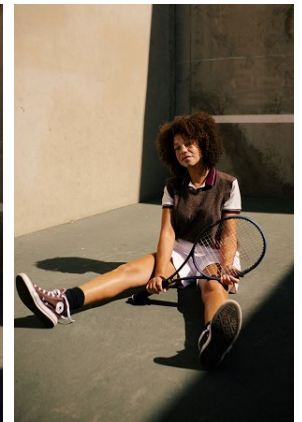

HOPE STEINMAN-IACULLO

Height: 5'6" Bust: 32" F Waist: 41.5" Hip: 40" Dress: 6 US Shoe: 8 US Hair: Brown Eyes: Brown

CAN ART FEEL LIKE LOVE?

Getty

FIND OUT AT

SEP 2024 - FEB 2025 WWW.PST.ART

800+ ARTISTS

70+ SOCIAL INSTITUTIONS