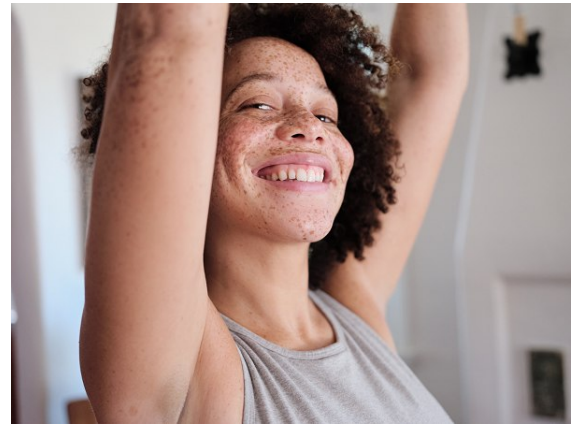

HOPE STEINMAN-IACULLO

Height: 5'6" Bust: 32" F Waist: 41.5" Hip: 40" Dress: 6 US Shoe: 8 US Hair: Brown Eyes: Brown

CAN ART FEEL LIKE LOVE?

Getty

FIND OUT AT

SEP 2024 - FEB 2025 WWW.PST.ART

800+ ARTISTS

70+ SOCIAL INSTITUTIONS