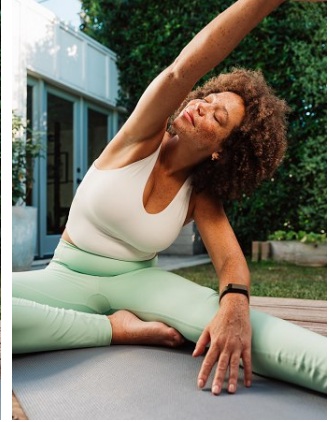

HOPE STEINMAN-IACULLO

Height: 5'6" Bust: 32" F Waist: 41.5" Hip: 40" Dress: 6 US Shoe: 8 US Hair: Brown Eyes: Brown

CAN ART FEEL LIKE LOVE?

Getty

FIND OUT AT

SEP 2024 - FEB 2025 WWW.PST.ART

800+ ARTISTS

70+ SOCIAL INSTITUTIONS