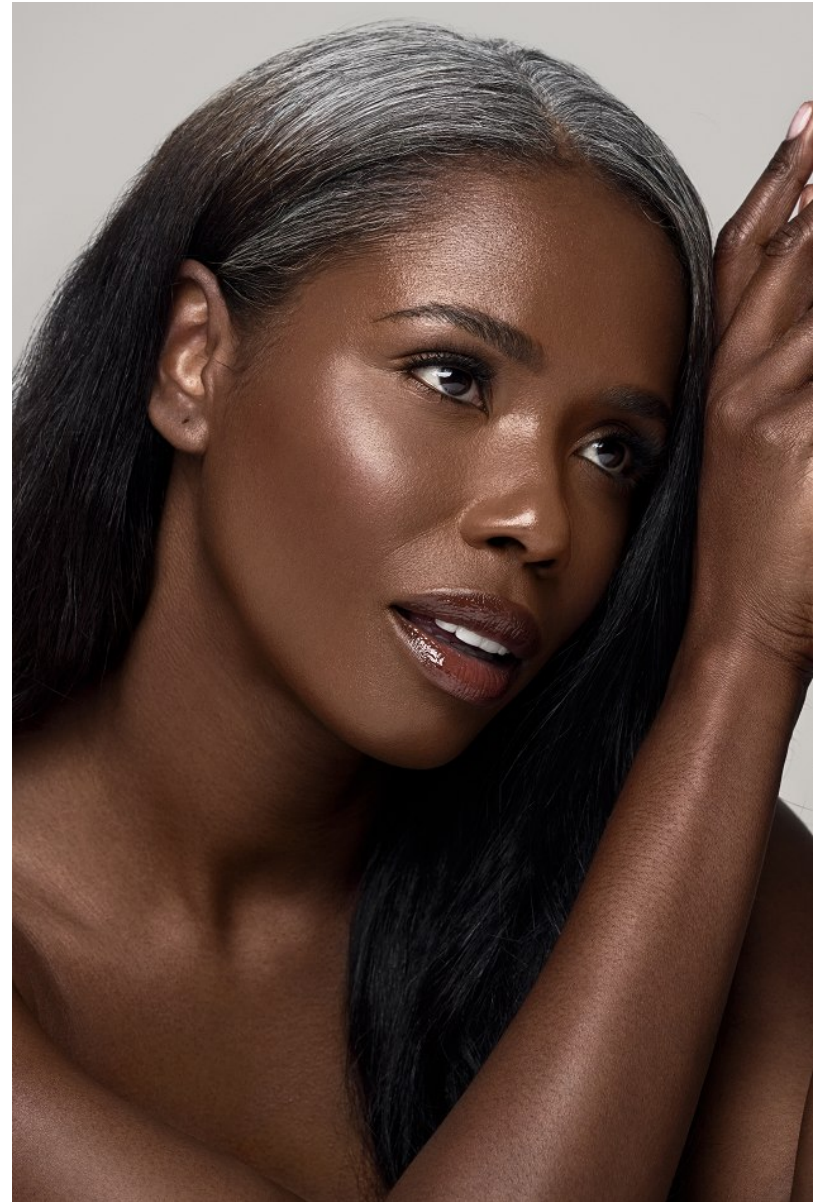

PORSCHE THOMAS

Height: 5'9" Bust: 36" C Waist: 29" Hip: 39" Dress: 6 US Shoe: 10.5 US Hair: Black Eyes: Brown

PORSCHE THOMAS

Height: 5'9" Bust: 36" C Waist: 29" Hip: 39" Dress: 6 US Shoe: 10.5 US Hair: Black Eyes: Brown

PORSCHÉ THOMAS

Height: 5'9" Bust: 36" C Waist: 29" Hip: 39" Dress: 6 US Shoe: 10.5 US Hair: Black Eyes: Brown

PORSCHE THOMAS

Height: 5'9" Bust: 36" C Waist: 29" Hip: 39" Dress: 6 US Shoe: 10.5 US Hair: Black Eyes: Brown