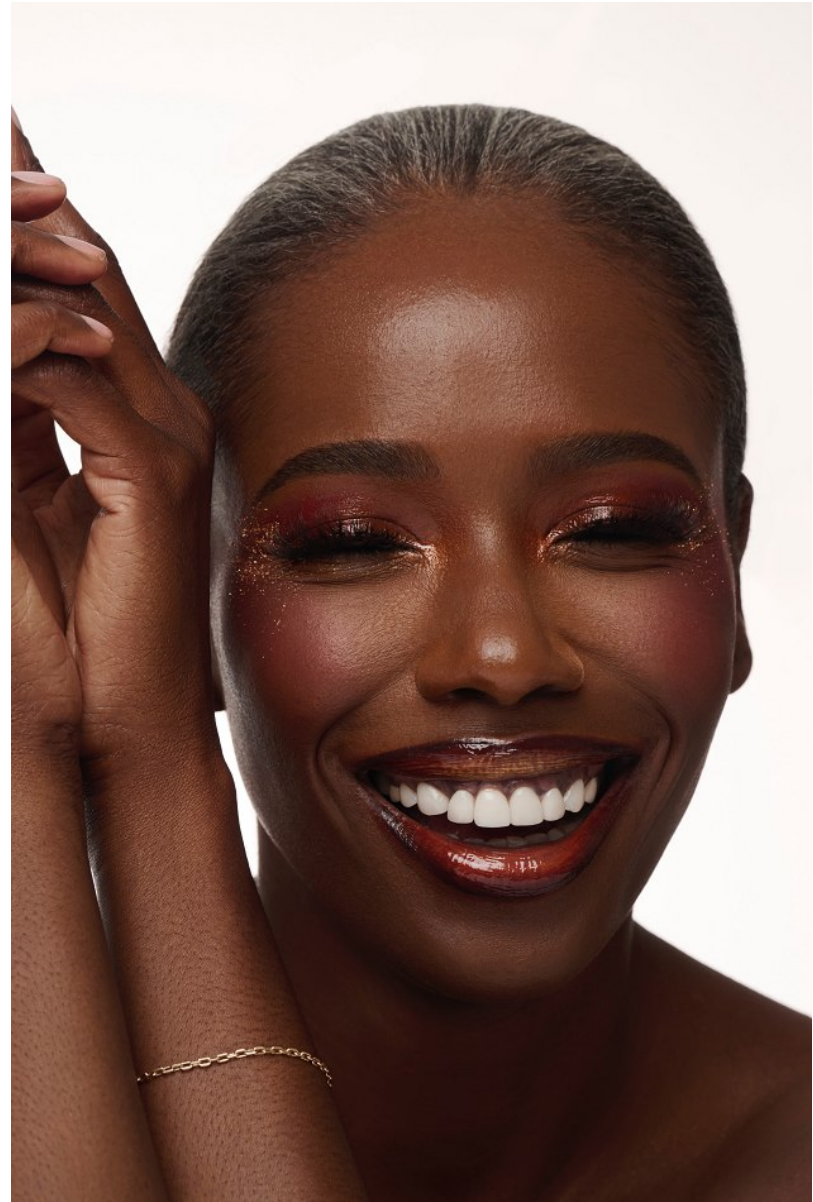

PORSCHE THOMAS

Height: 5'9" Bust: 36" C Waist: 29" Hip: 39" Dress: 6 US Shoe: 10.5 US Hair: Black Eyes: Brown