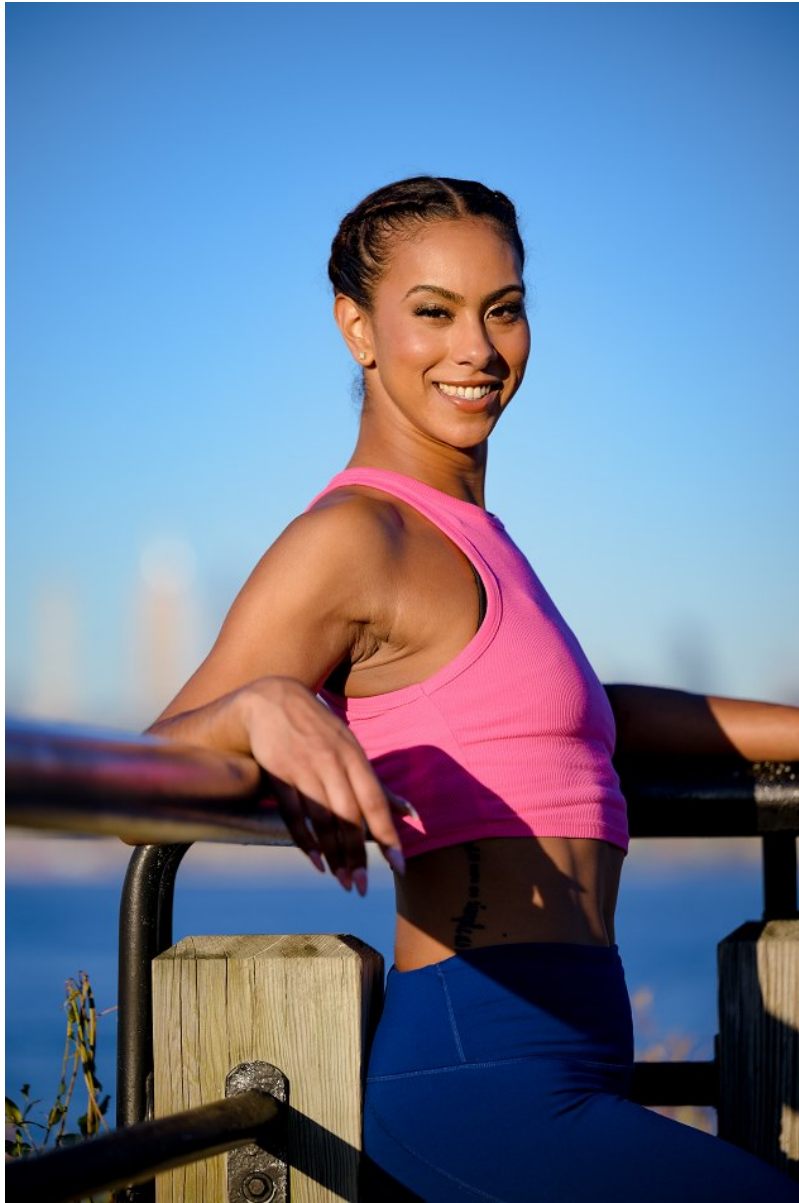

KIA DANIELLE

Height: 5'9" Bust: 36" B Waist: 29" Hip: 39" Dress: 6 US Shoe: 9.5 US Hair: Brown Eyes: Brown

KIA DANIELLE

Height: 5'9" Bust: 36" B Waist: 29" Hip: 39" Dress: 6 US Shoe: 9.5 US Hair: Brown Eyes: Brown