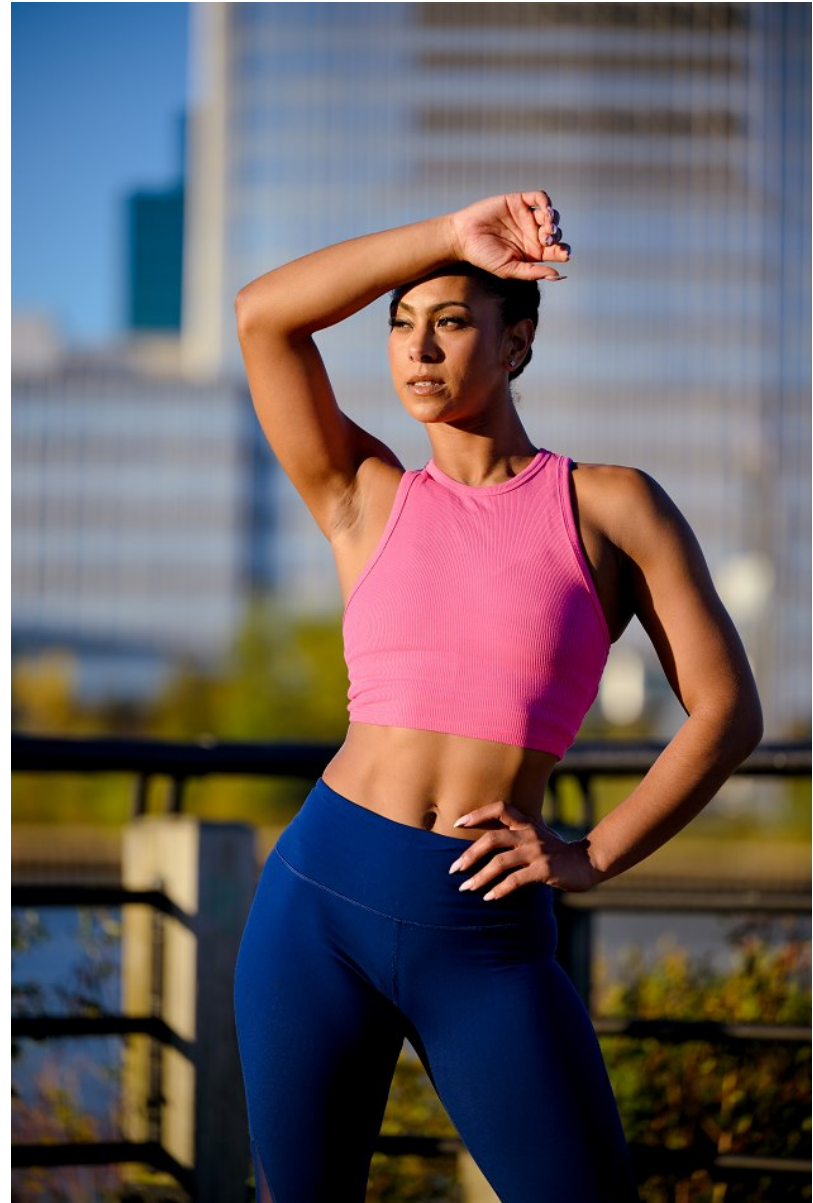

KIA DANIELLE

Height: 5'9" Bust: 36" B Waist: 29" Hip: 39" Dress: 6 US Shoe: 9.5 US Hair: Brown Eyes: Brown

KIA DANIELLE

Height: 5'9" Bust: 36" B Waist: 29" Hip: 39" Dress: 6 US Shoe: 9.5 US Hair: Brown Eyes: Brown