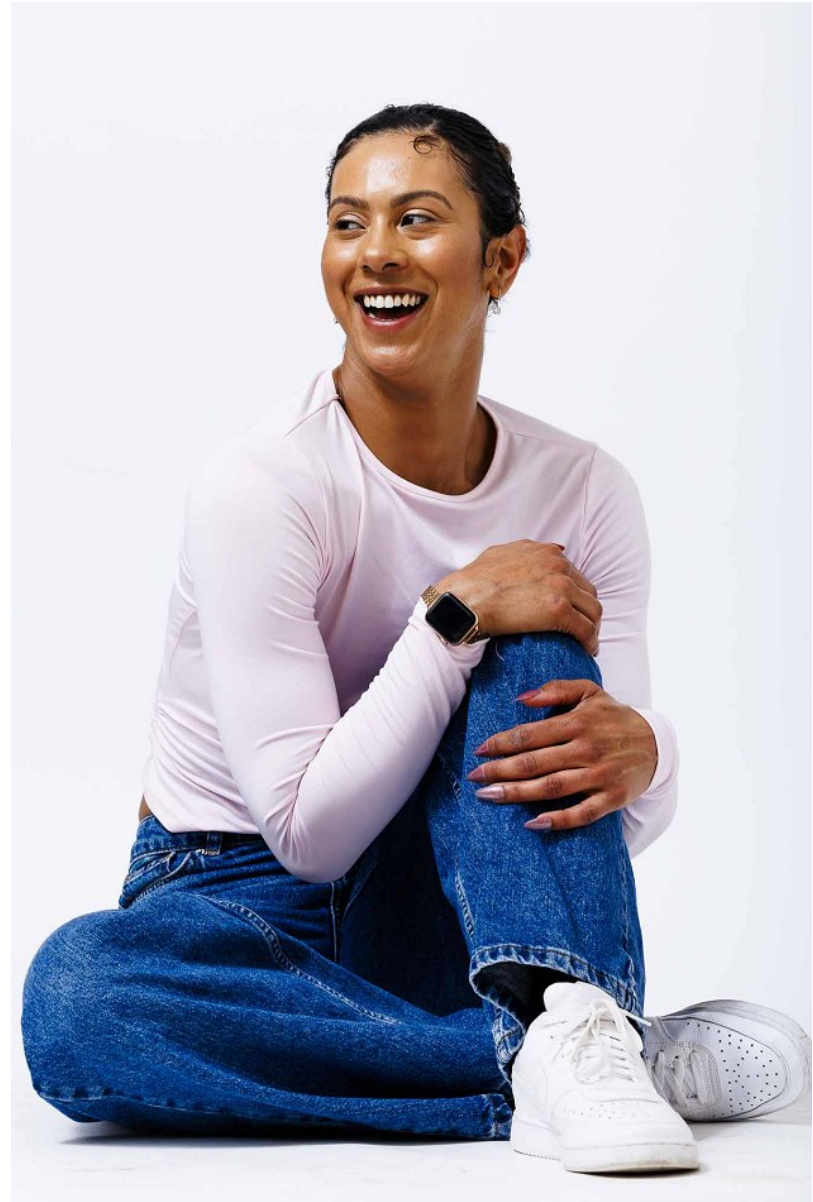

KIA DANIELLE

Height: 5'9" Bust: 36" B Waist: 29" Hip: 39" Dress: 6 US Shoe: 9.5 US Hair: Brown Eyes: Brown

KIA DANIELLE

Height: 5'9" Bust: 36" B Waist: 29" Hip: 39" Dress: 6 US Shoe: 9.5 US Hair: Brown Eyes: Brown