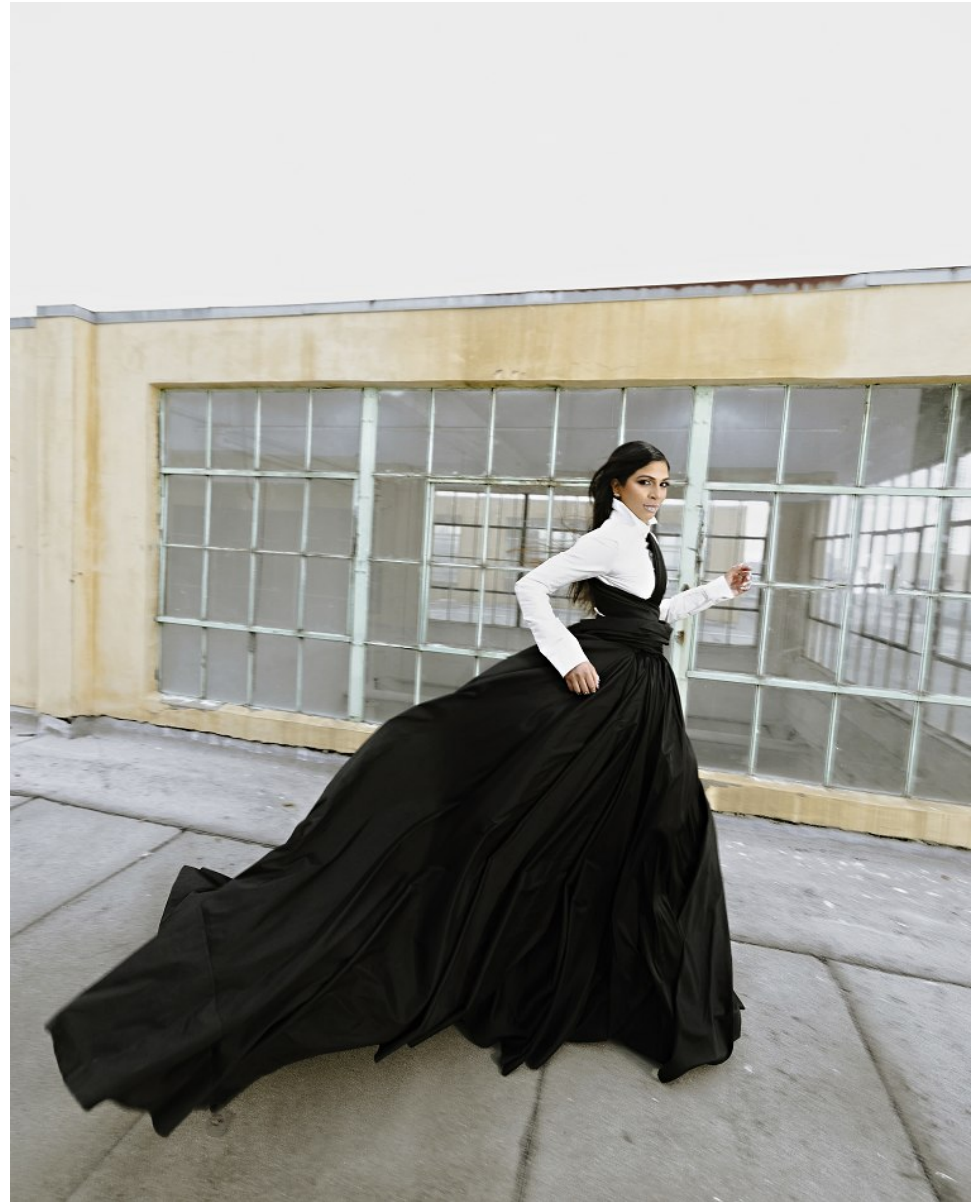

GEENA SANDHU

Height: 5'9" Bust: 34" B Waist: 26" Hip: 36.5" Dress: 2-4 US Shoe: 8.5 US Hair: Black Eyes: Brown