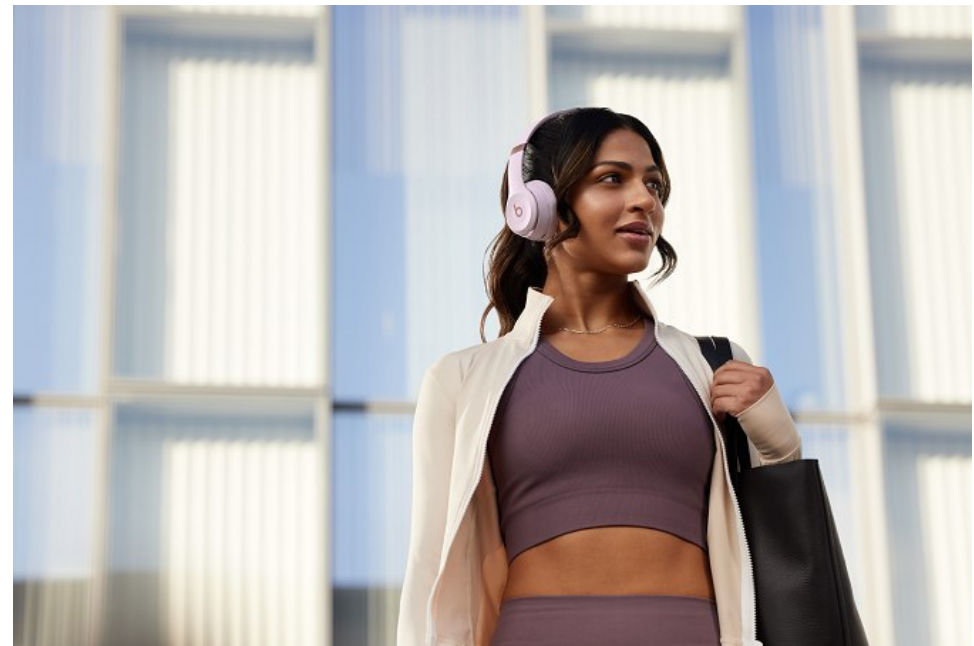

## GEENA SANDHU

Height: 5'9" Bust: 34" B Waist: 27" Hip: 37.5" Dress: 4-6 US Shoe: 8.5 US  
Hair: Black Eyes: Brown

 B E L L A G E N C Y  
MODEL & TALENT

Bella Agency New York City 270 Lafayette Street / Suite 802, New York, NY 10012  
T: 212.965.9200 Email: [info@bellany.com](mailto:info@bellany.com)