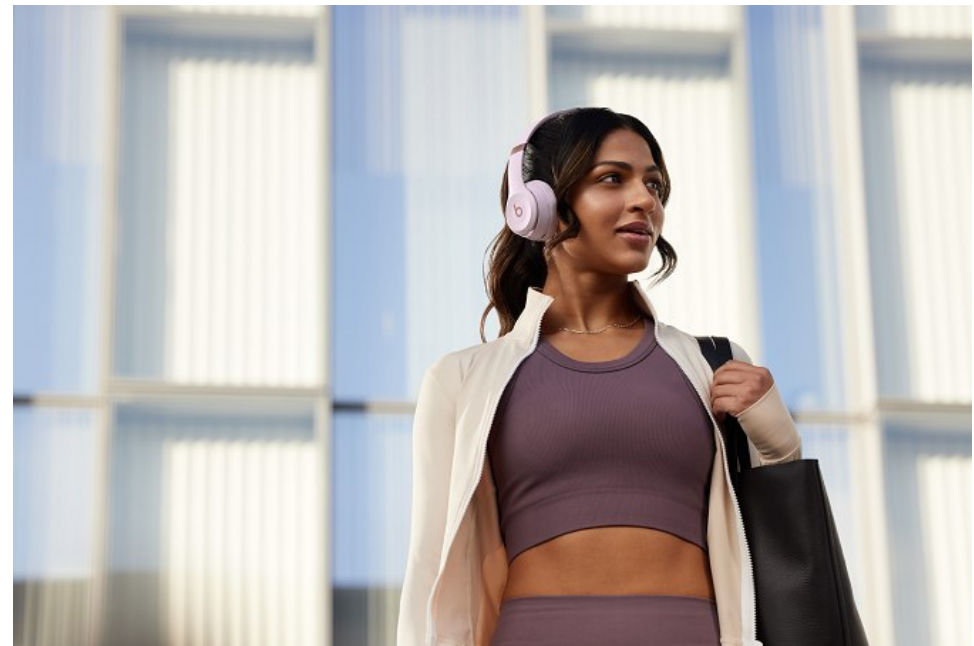

## GEENA SANDHU

Height: 5'9" Bust: 34" B Waist: 26" Hip: 36.5" Dress: 2-4 US Shoe: 8.5 US  
Hair: Black Eyes: Brown

**b** B E L L A G E N C Y  
MODEL & TALENT

Bella Agency New York City 270 Lafayette Street / Suite 802, New York, NY 10012  
T: 212.965.9200 Email: [info@bellany.com](mailto:info@bellany.com)