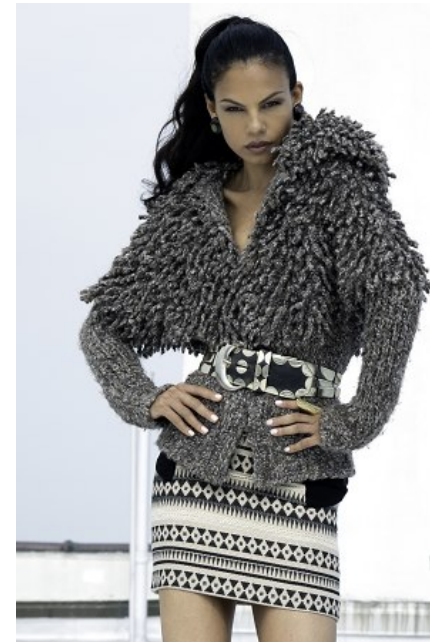

ROBERTA LITTLE

Height: 5'11" Bust: 34" A Waist: 26" Hip: 36.5" Dress: 4-6 US Shoe: 9 US Hair: Brown
Eyes: Brown

b B E L L A G E N C Y
MODEL & TALENT

Bella Agency New York City 270 Lafayette Street / Suite 802, New York, NY
10012