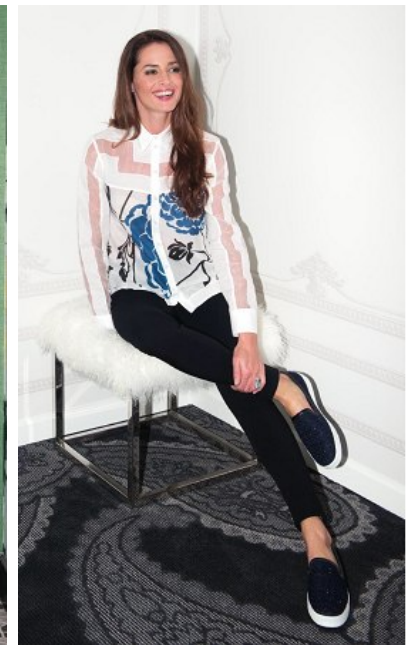

b B E L L A G E N C Y
MODEL & TALENT

Bella Agency New York City 270 Lafayette Street / Suite 802, New York, NY 10012
T: 212.965.9200 Email: info@bellany.com