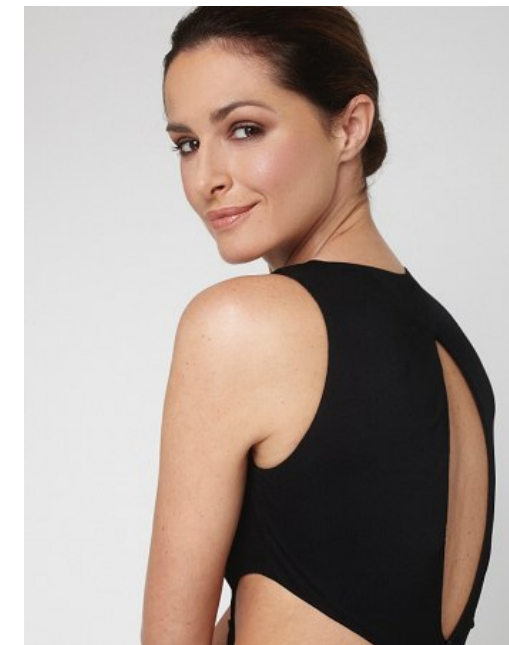

b B E L L A G E N C Y
MODEL & TALENT

Bella Agency New York City 270 Lafayette Street / Suite 802, New York, NY 10012
T: 212.965.9200 Email: info@bellany.com