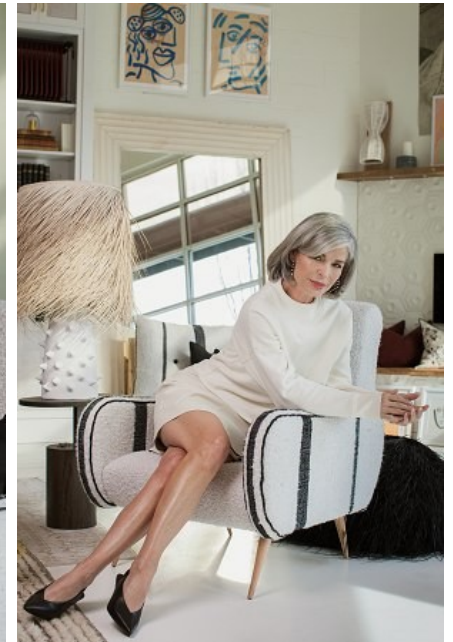

## KATHI ODOM

Height: 5'10" Bust: 36" C Waist: 28" Hip: 35" Dress: 4-6 US Shoe: 7.5 US  
Hair: Salt and Pepper Eyes: Hazel

**b** B E L L A G E N C Y  
MODEL & TALENT

Bella Agency New York City 270 Lafayette Street / Suite 802, New York, NY 10012  
T: 212.965.9200 Email: [info@bellany.com](mailto:info@bellany.com)