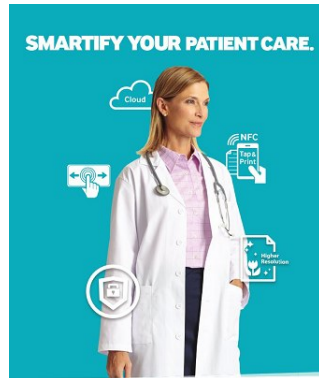

**CHRIS STEWART**

Height: 5'9" Bust: 34" B Waist: 25" Hip: 35" Dress: 4 US Shoe: 9.5 US Hair: Blonde Eyes: Green

**SAMSUNG**