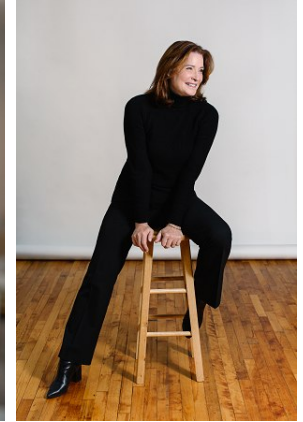

MARYELLEN FORD

Height: 5'9.5" Bust: 34" B Waist: 26" Hip: 37" Dress: 10 US Shoe: 10 US Hair: Brown Eyes: Hazel

RSVP YES! WE HAVE YOUR DRESS

[SHOP OCCASION DRESSES](#)