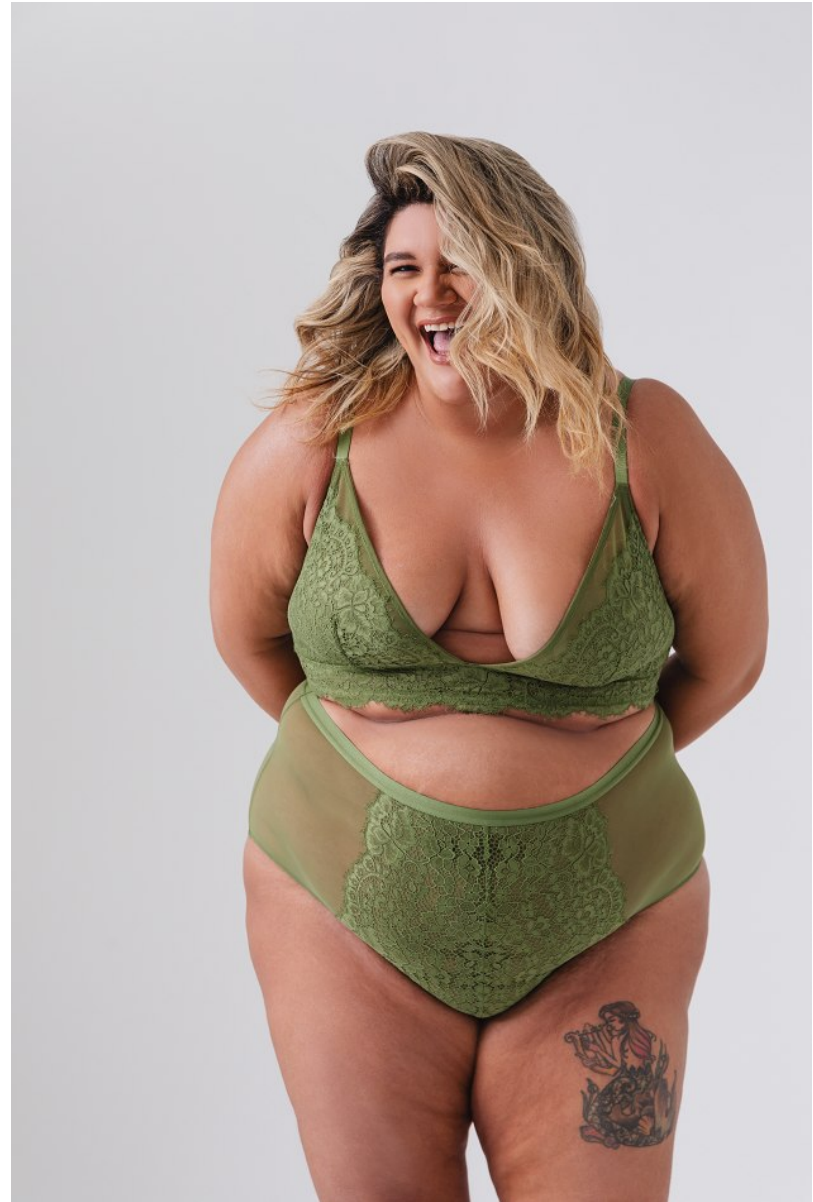

ANA LAURA

Height: 6'0" Bust: 52" Waist: 45" Hip: 57" Dress: 20 US Shoe: 12 US Eyes: Brown

**ANA LAURA**

Height: 6'0" Bust: 52" Waist: 45" Hip: 57" Dress: 20 US Shoe: 12 US Eyes: Brown

**ANA LAURA**

Height: 6'0" Bust: 52" Waist: 45" Hip: 57" Dress: 20 US Shoe: 12 US Eyes: Brown

**ANA LAURA**

Height: 6'0" Bust: 52" Waist: 45" Hip: 57" Dress: 20 US Shoe: 12 US Eyes: Brown