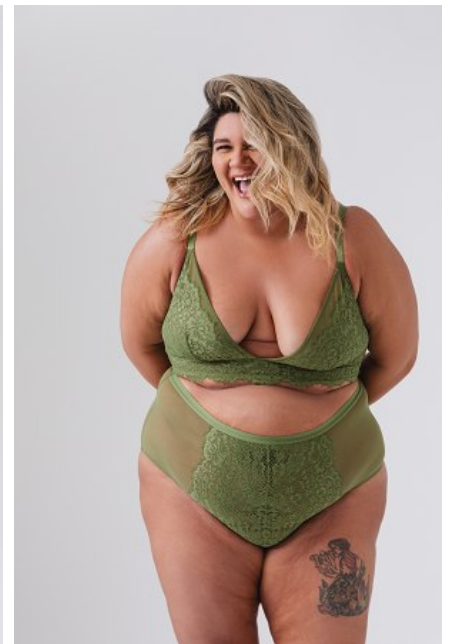

ANA LAURA

Height: 6'0" Bust: 52" Waist: 45" Hip: 57" Dress: 20 US Shoe: 12 US
Eyes: Brown

b B E L L A G E N C Y
MODEL & TALENT

Bella Agency New York City 270 Lafayette Street / Suite 802, New York, NY 10012
T: 212.965.9200 Email: info@bellany.com