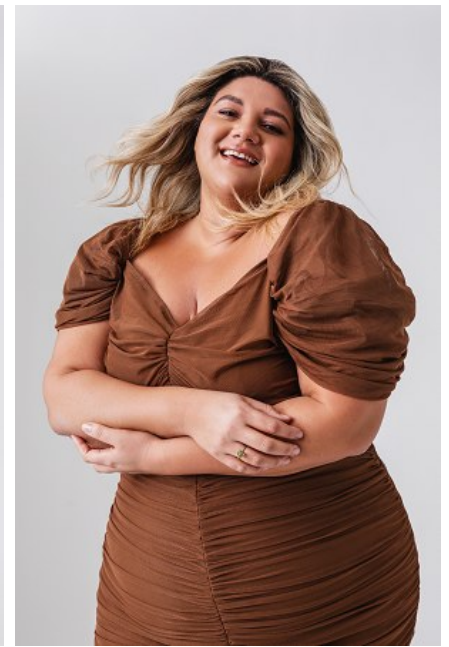

ANA LAURA

Height: 6'0" Bust: 52" Waist: 45" Hip: 57" Dress: 20 US Shoe: 12 US
Eyes: Brown

b B E L L A G E N C Y
MODEL & TALENT

Bella Agency New York City 270 Lafayette Street / Suite 802, New York, NY 10012
T: 212.965.9200 Email: info@bellany.com