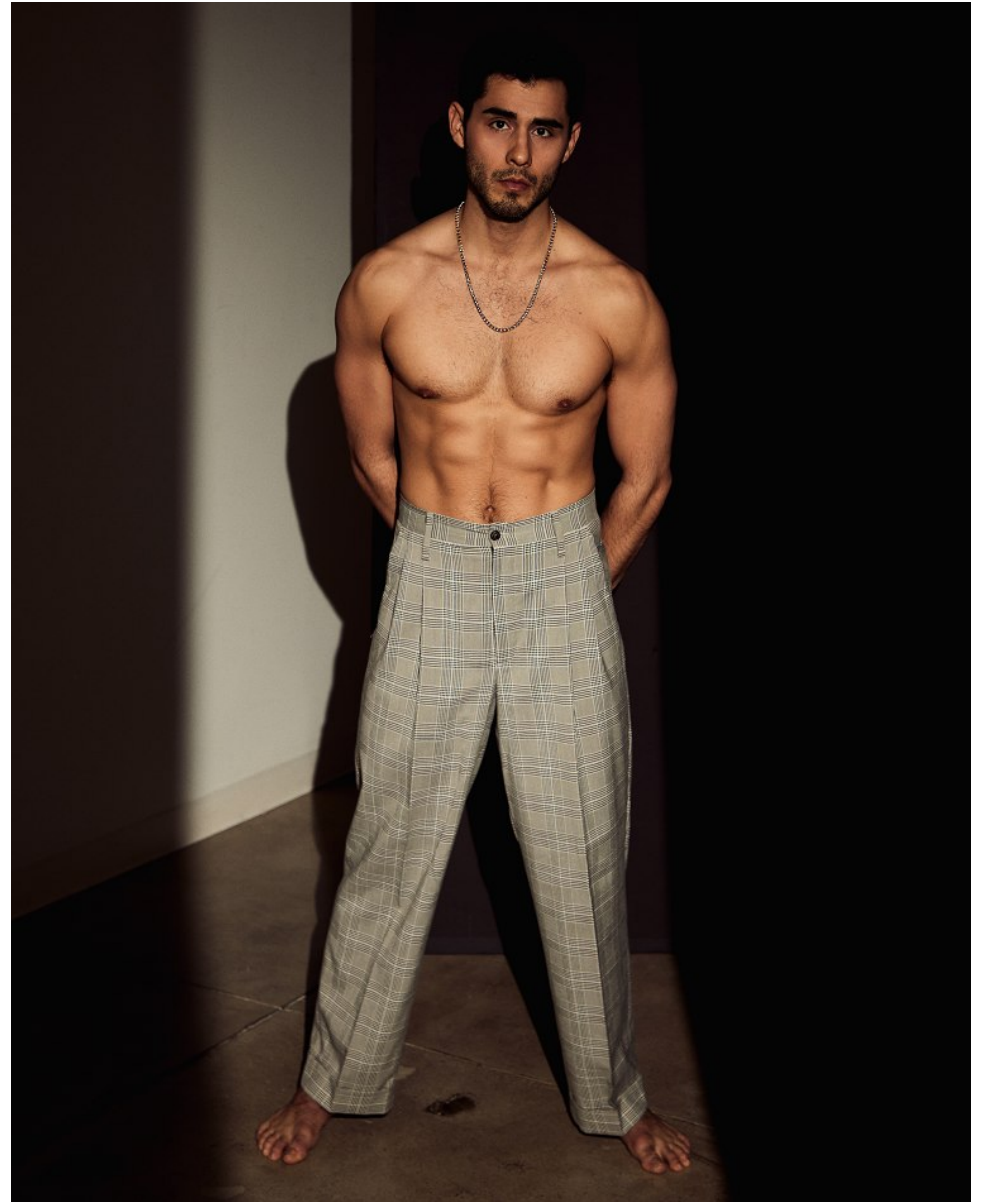

**JACOB GUTIERREZ**

Height: 6'0"   Waist: 31"   Collar: 15.5"   Suit: 40   Shoe: 11 US   Hair: Black   Eyes: Brown

**JACOB GUTIERREZ**

Height: 6'0"   Waist: 31"   Collar: 15.5"   Suit: 40   Shoe: 11 US   Hair: Black   Eyes: Brown

**JACOB GUTIERREZ**

Height: 6'0"   Waist: 31"   Collar: 15.5"   Suit: 40   Shoe: 11 US   Hair: Black   Eyes: Brown

JACOB GUTIERREZ

Height: 6'0" Waist: 31" Collar: 15.5" Suit: 40 Shoe: 11 US Hair: Black Eyes: Brown